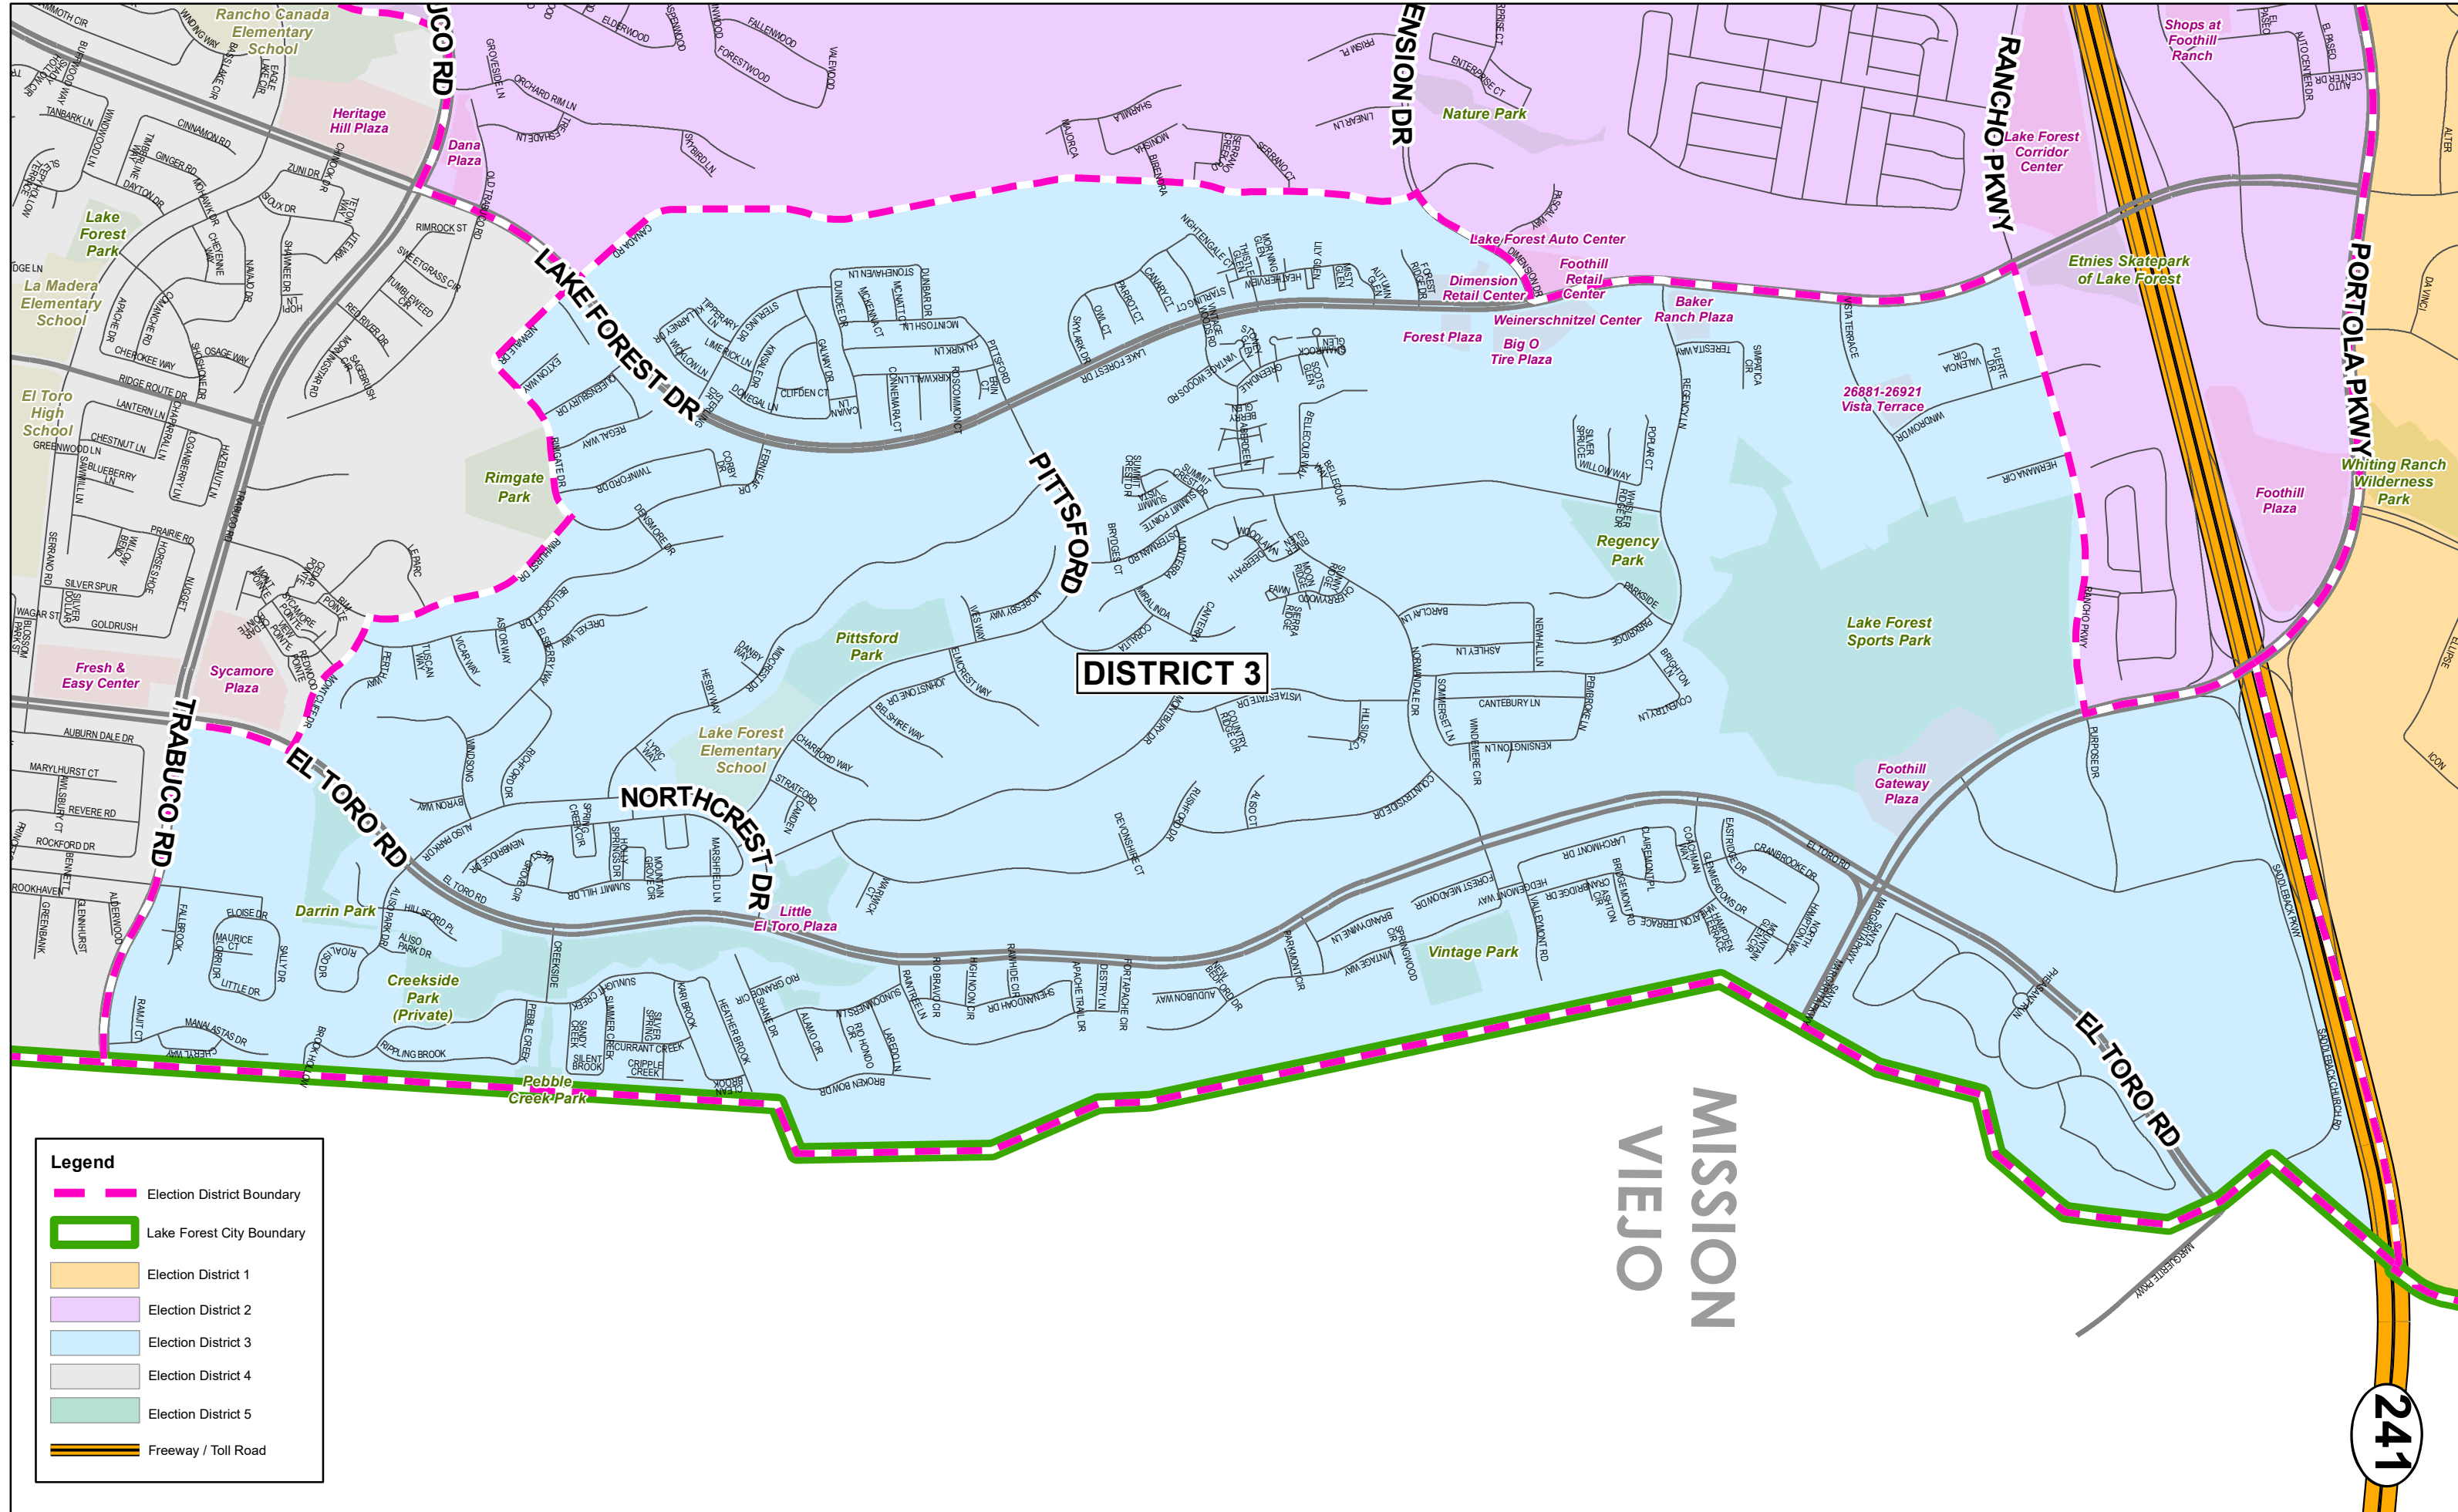

City of Lake Forest - District 3 (Adopted March 15, 2022)

Legend	
	Election District Boundary
	Lake Forest City Boundary
	Election District 1
	Election District 2
	Election District 3
	Election District 4
	Election District 5
	Freeway / Toll Road

241

Path: O:\Operations\GIS\MapManagement\ServerCache\Wall Mount - 2019\City Wide Map - 11x17 - District 3 - 2022-05-26.mxd