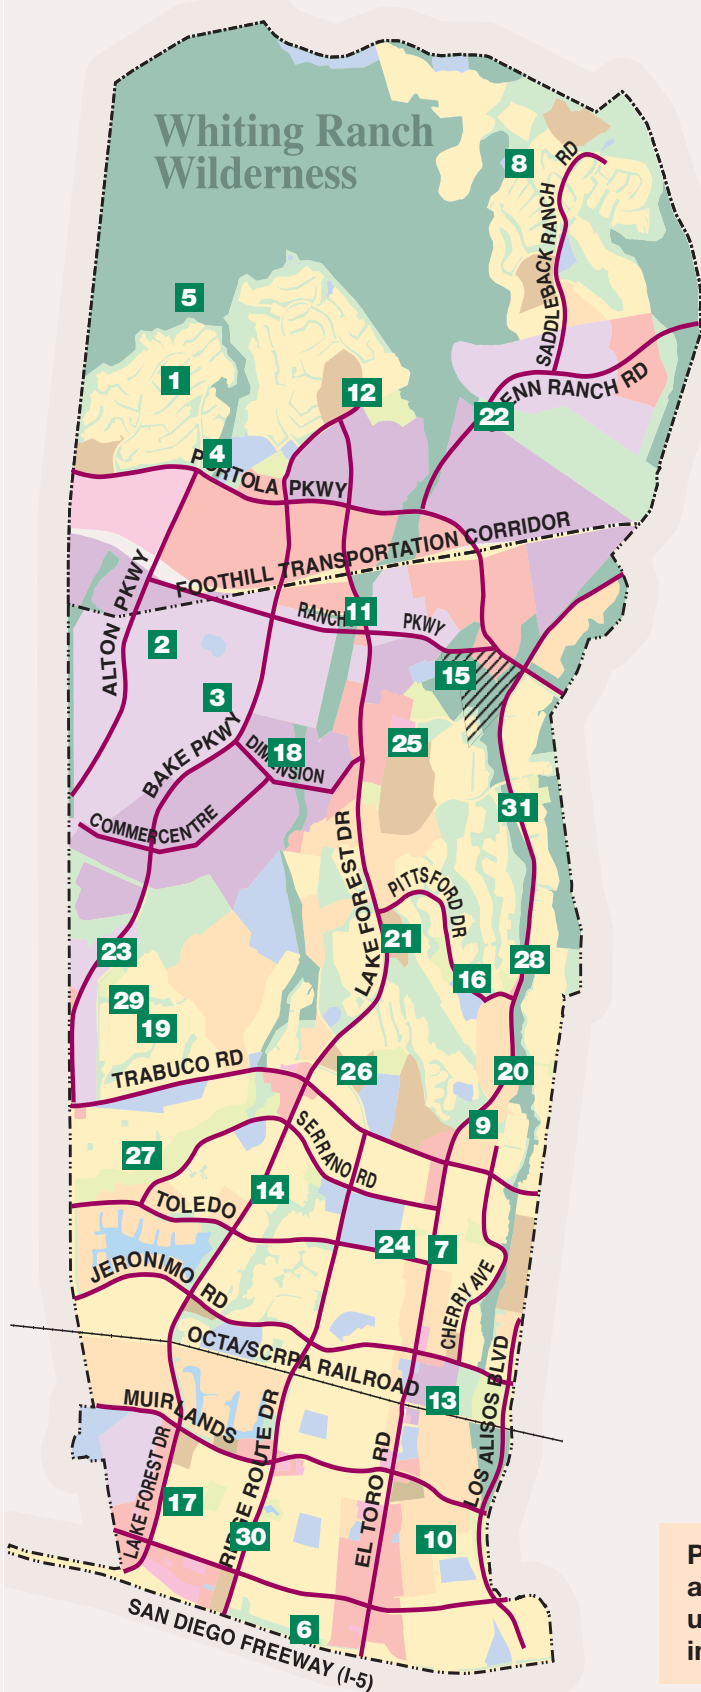

CITY OF LAKE FOREST PARK GUIDE

	Acres	Barbecues	Baseball	Basketball	Multi-Use Fields	Outdoor Exercise Equipment	Picnic Tables	Playground	Restrooms	Soccer	Tennis Court	Walking Path
1 Alton Park 18992 Alton Parkway	2.3	4	1 ^{hc}		9	1	1 ^s					
2 Baker Ranch Community Park  26380 Rancho Parkway	8	2	1	1	1	10	1	1	1			
3 Barker Ranch Dog Park 26500 Baffin Bay Drive	0.5											
4 Borrego Park 26982 Cabriole	11	5	1 ^{fc}		11	1	1	1	1		1	
5 Borrego Overlook Park 21 Viaggio Lane	1.6	3			5	1						
6 Cavanaugh Park 23782 Cavanaugh Road	6.27		1 ^{hc}		1	1						
7 Cherry Park  22651 Cherry Avenue	4.5	3	1 ^{hc}		8	1	1 ^s					
8 Concourse Park 18931 Saddleback Ranch Road	7	2	1 ^{hc}		1	4	2	1			1	
9 Darrin Park  22461 Cherry Avenue	3.1	6	1 ^{hc}		11	1	1 ^s					
10 El Toro Park  23701 Los Alisos Boulevard	10	2			1	7	1	1			2 ^L	
11 Etnies Skatepark of Lake Forest 20028 Lake Forest Drive	5.3				4	1						
12 Foothill Ranch Community Park  Park 19422 Rue De Valore	15.5	2	1 ^{fc}		10	2	1	1	1	2	1	
13 Heroes Park 25420 Jeronimo Road	12.4	1	4 ^L	1 ^L	5	1						
14 Lake Forest Park 24000 Serrano Road	2.3				1							
15 Lake Forest Sports Park/ Recreation Center   28000 Rancho Parkway	86	8	5	2	3	1	36	2	2	5	1	
16 Montbury Park  21962 Montbury Drive	3.5	1			2							
17 Mountain View Park  24061 Dylan Street	5.3	2	1	1 ^{fc}	1	9	2	1			2 ^L	
18 Nature Park 26215 Dimension Drive	4.5				7	1 ^s						1
19 Peachwood Park 21132 Peachwood	2.7				5	1	1 ^s					
20 Pebble Creek Park  26441 Pebble Creek Road	1.9				1	1						
21 Pittsford Park  21701 Pittsford Drive	10	2			8	2	1			2	1	
22 Portola Park  28040 Glenn Ranch Road	5											
23 Rancho Serrano Park 20842 Paseo Sombra	5.1	3			7			1				
24 Ranchwood Park 22500 Killy Street	1.9		1 ^{hc}		1							
25 Regency Park Regency Lane & Osterman Road	5								1			
26 Ringgate Park  29772 Ringgate	5	1	1 ^{fc}		7	3	1	1	1	1		
27 Serrano Creek Park  25101 Serrano Road	44	3			13	1	1	1			1	
28 Sundowner Park 22041 Sundowners Lane	0.8	1			2	1						
29 Tamarisk Park 22001 Tamarisk	11.2	1	1 ^{fc}		6	1	1					
30 Veterans Park 23102 Ridge Route Drive	4.7				3							
31 Vintage Park 21000 Vintage Street	4.8	5	1 ^{fc}	1 ^{hc}	11	1						