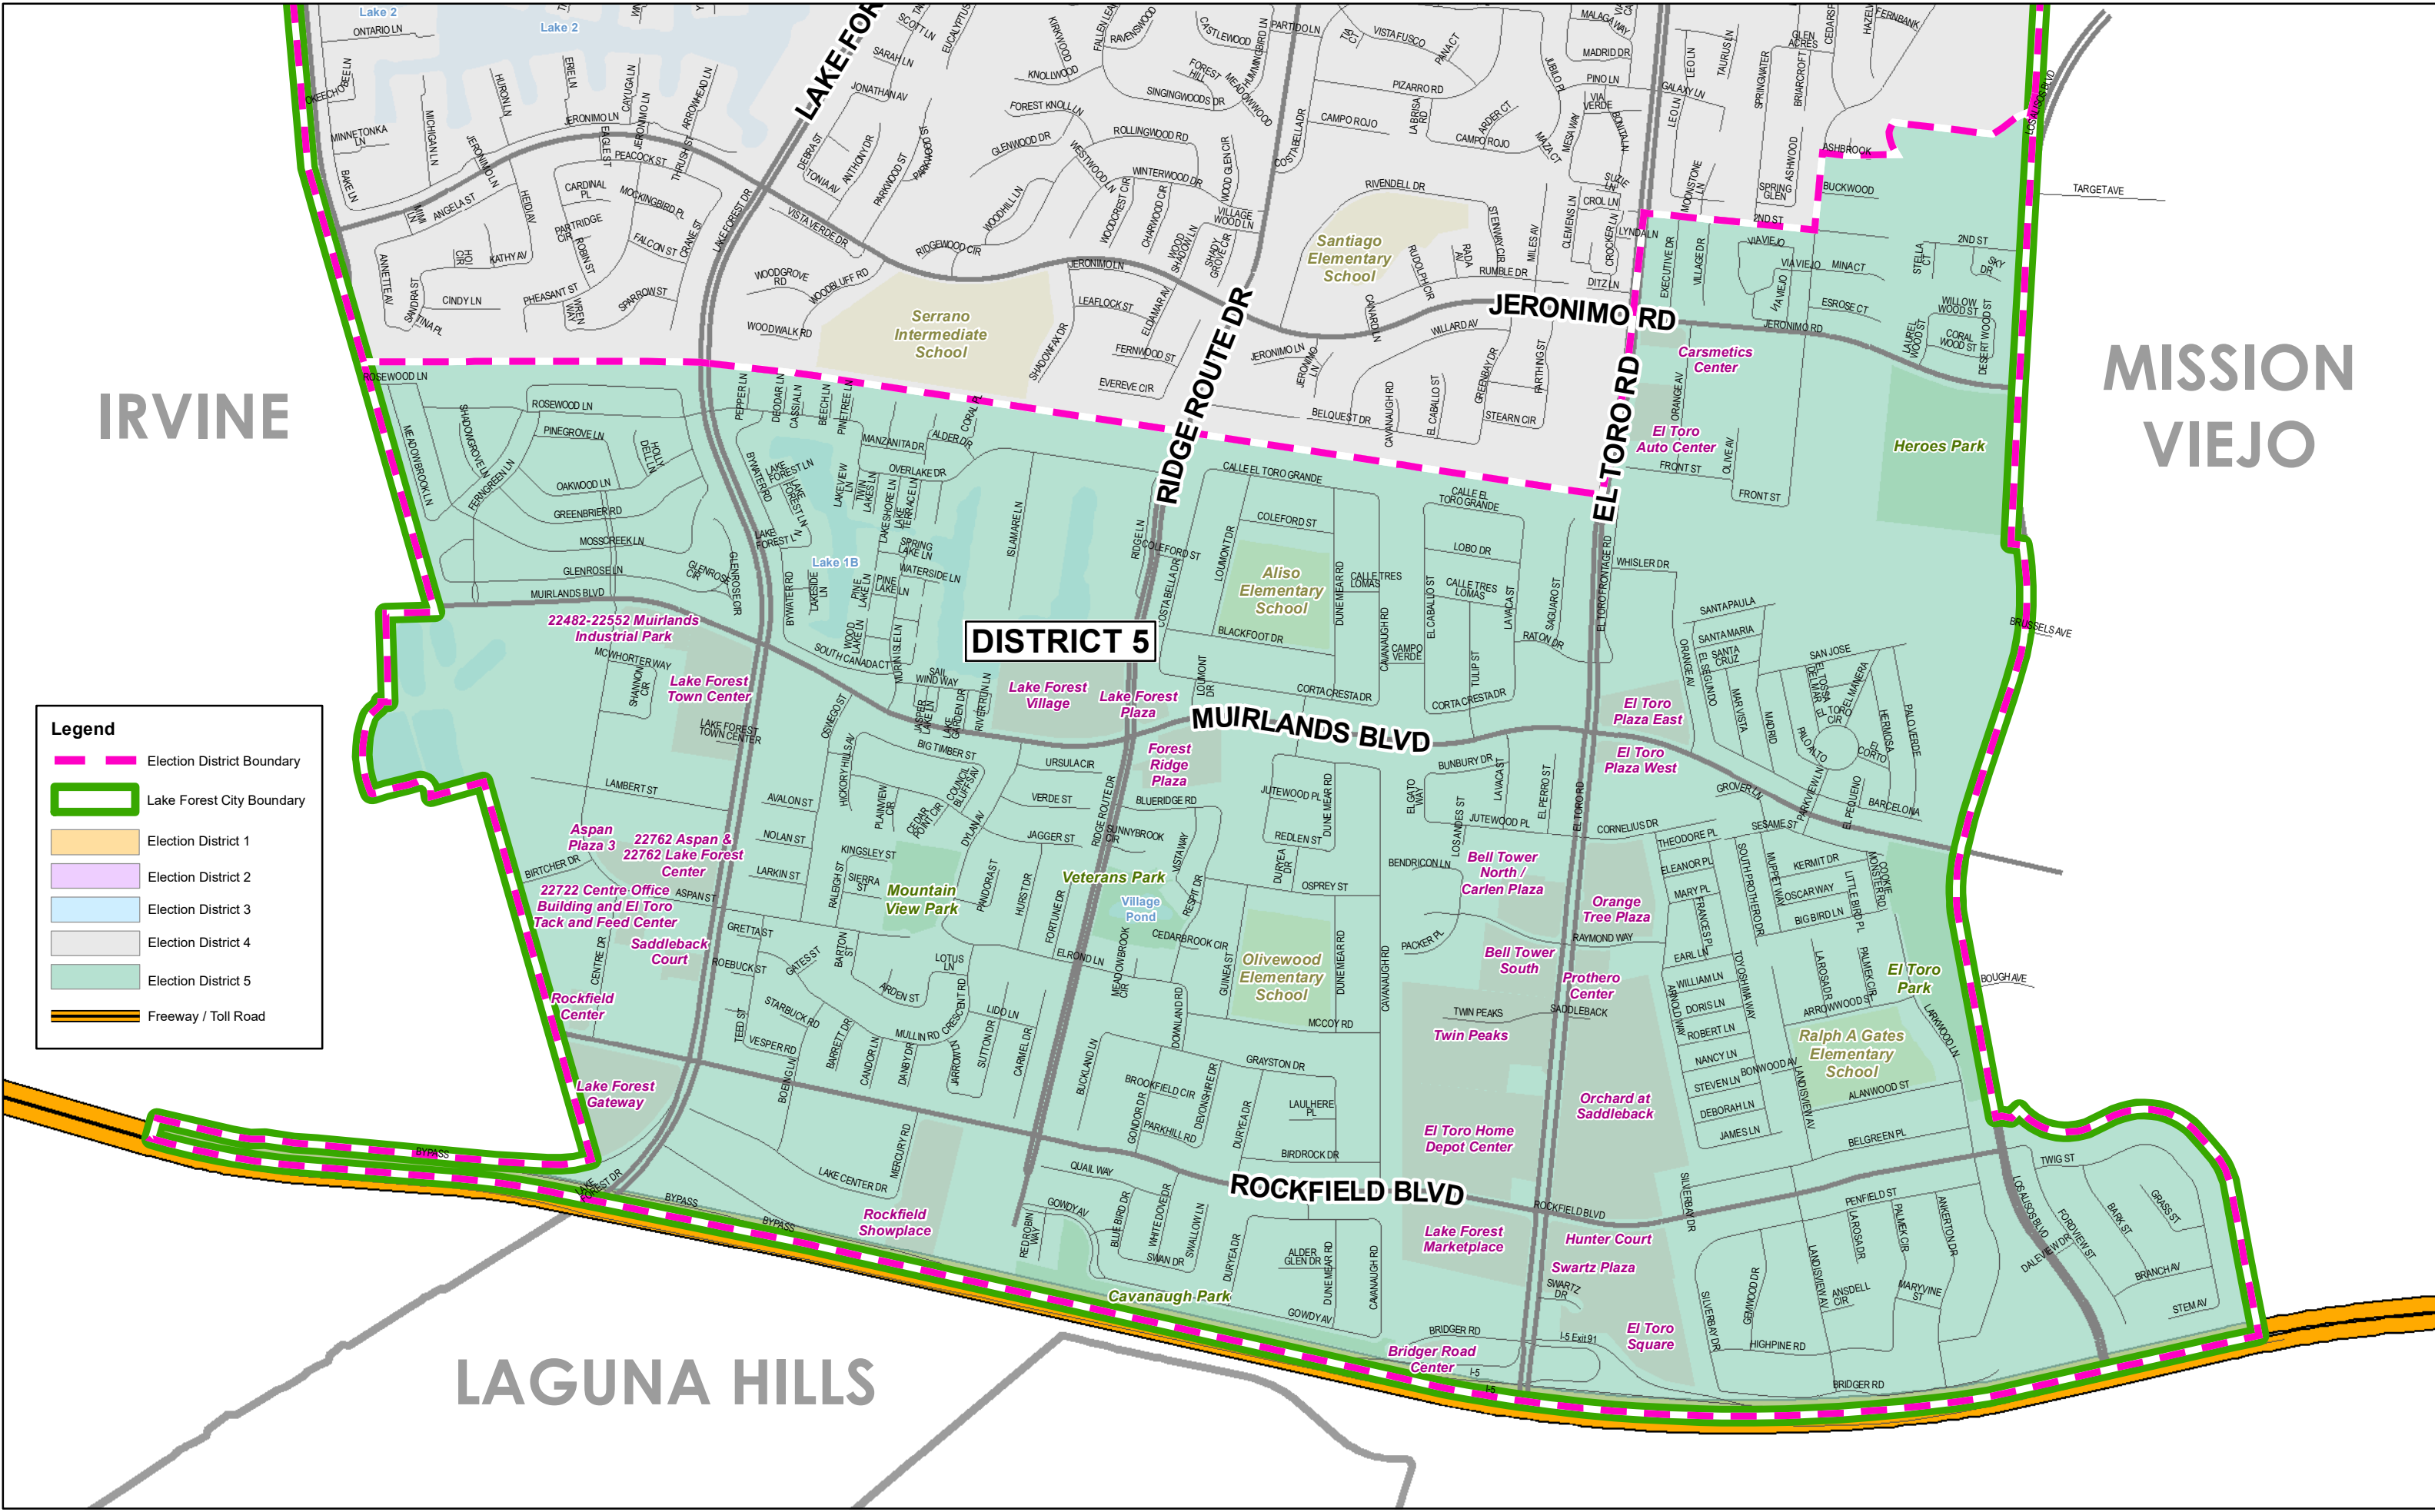

City of Lake Forest - District 5 (Adopted March 15, 2022)

0 1,000 2,000
Feet

Legend

- Election District Boundary
- Lake Forest City Boundary
- Election District 1
- Election District 2
- Election District 3
- Election District 4
- Election District 5
- Freeway / Toll Road

IRVINE

MISSION VIEJO

LAGUNA HILLS

DISTRICT 5

Santiago Elementary School

Serrano Intermediate School

Aliso Elementary School

Olivewood Elementary School

Gowdy Av

CALLE EL TORO GRANDE

CORTA CRESTA DR

URSULA CIR

EL ROND LN

GRAYSTON DR

LAULHERE PL

GOWDY AV

EL TORO PLAZA EAST

FRONT ST

THEODORE PL

RAYMOND WAY

ORCHARD AT SADDLEBACK

SWARTZ PLAZA

EL TORO SQUARE

TARGET AVE