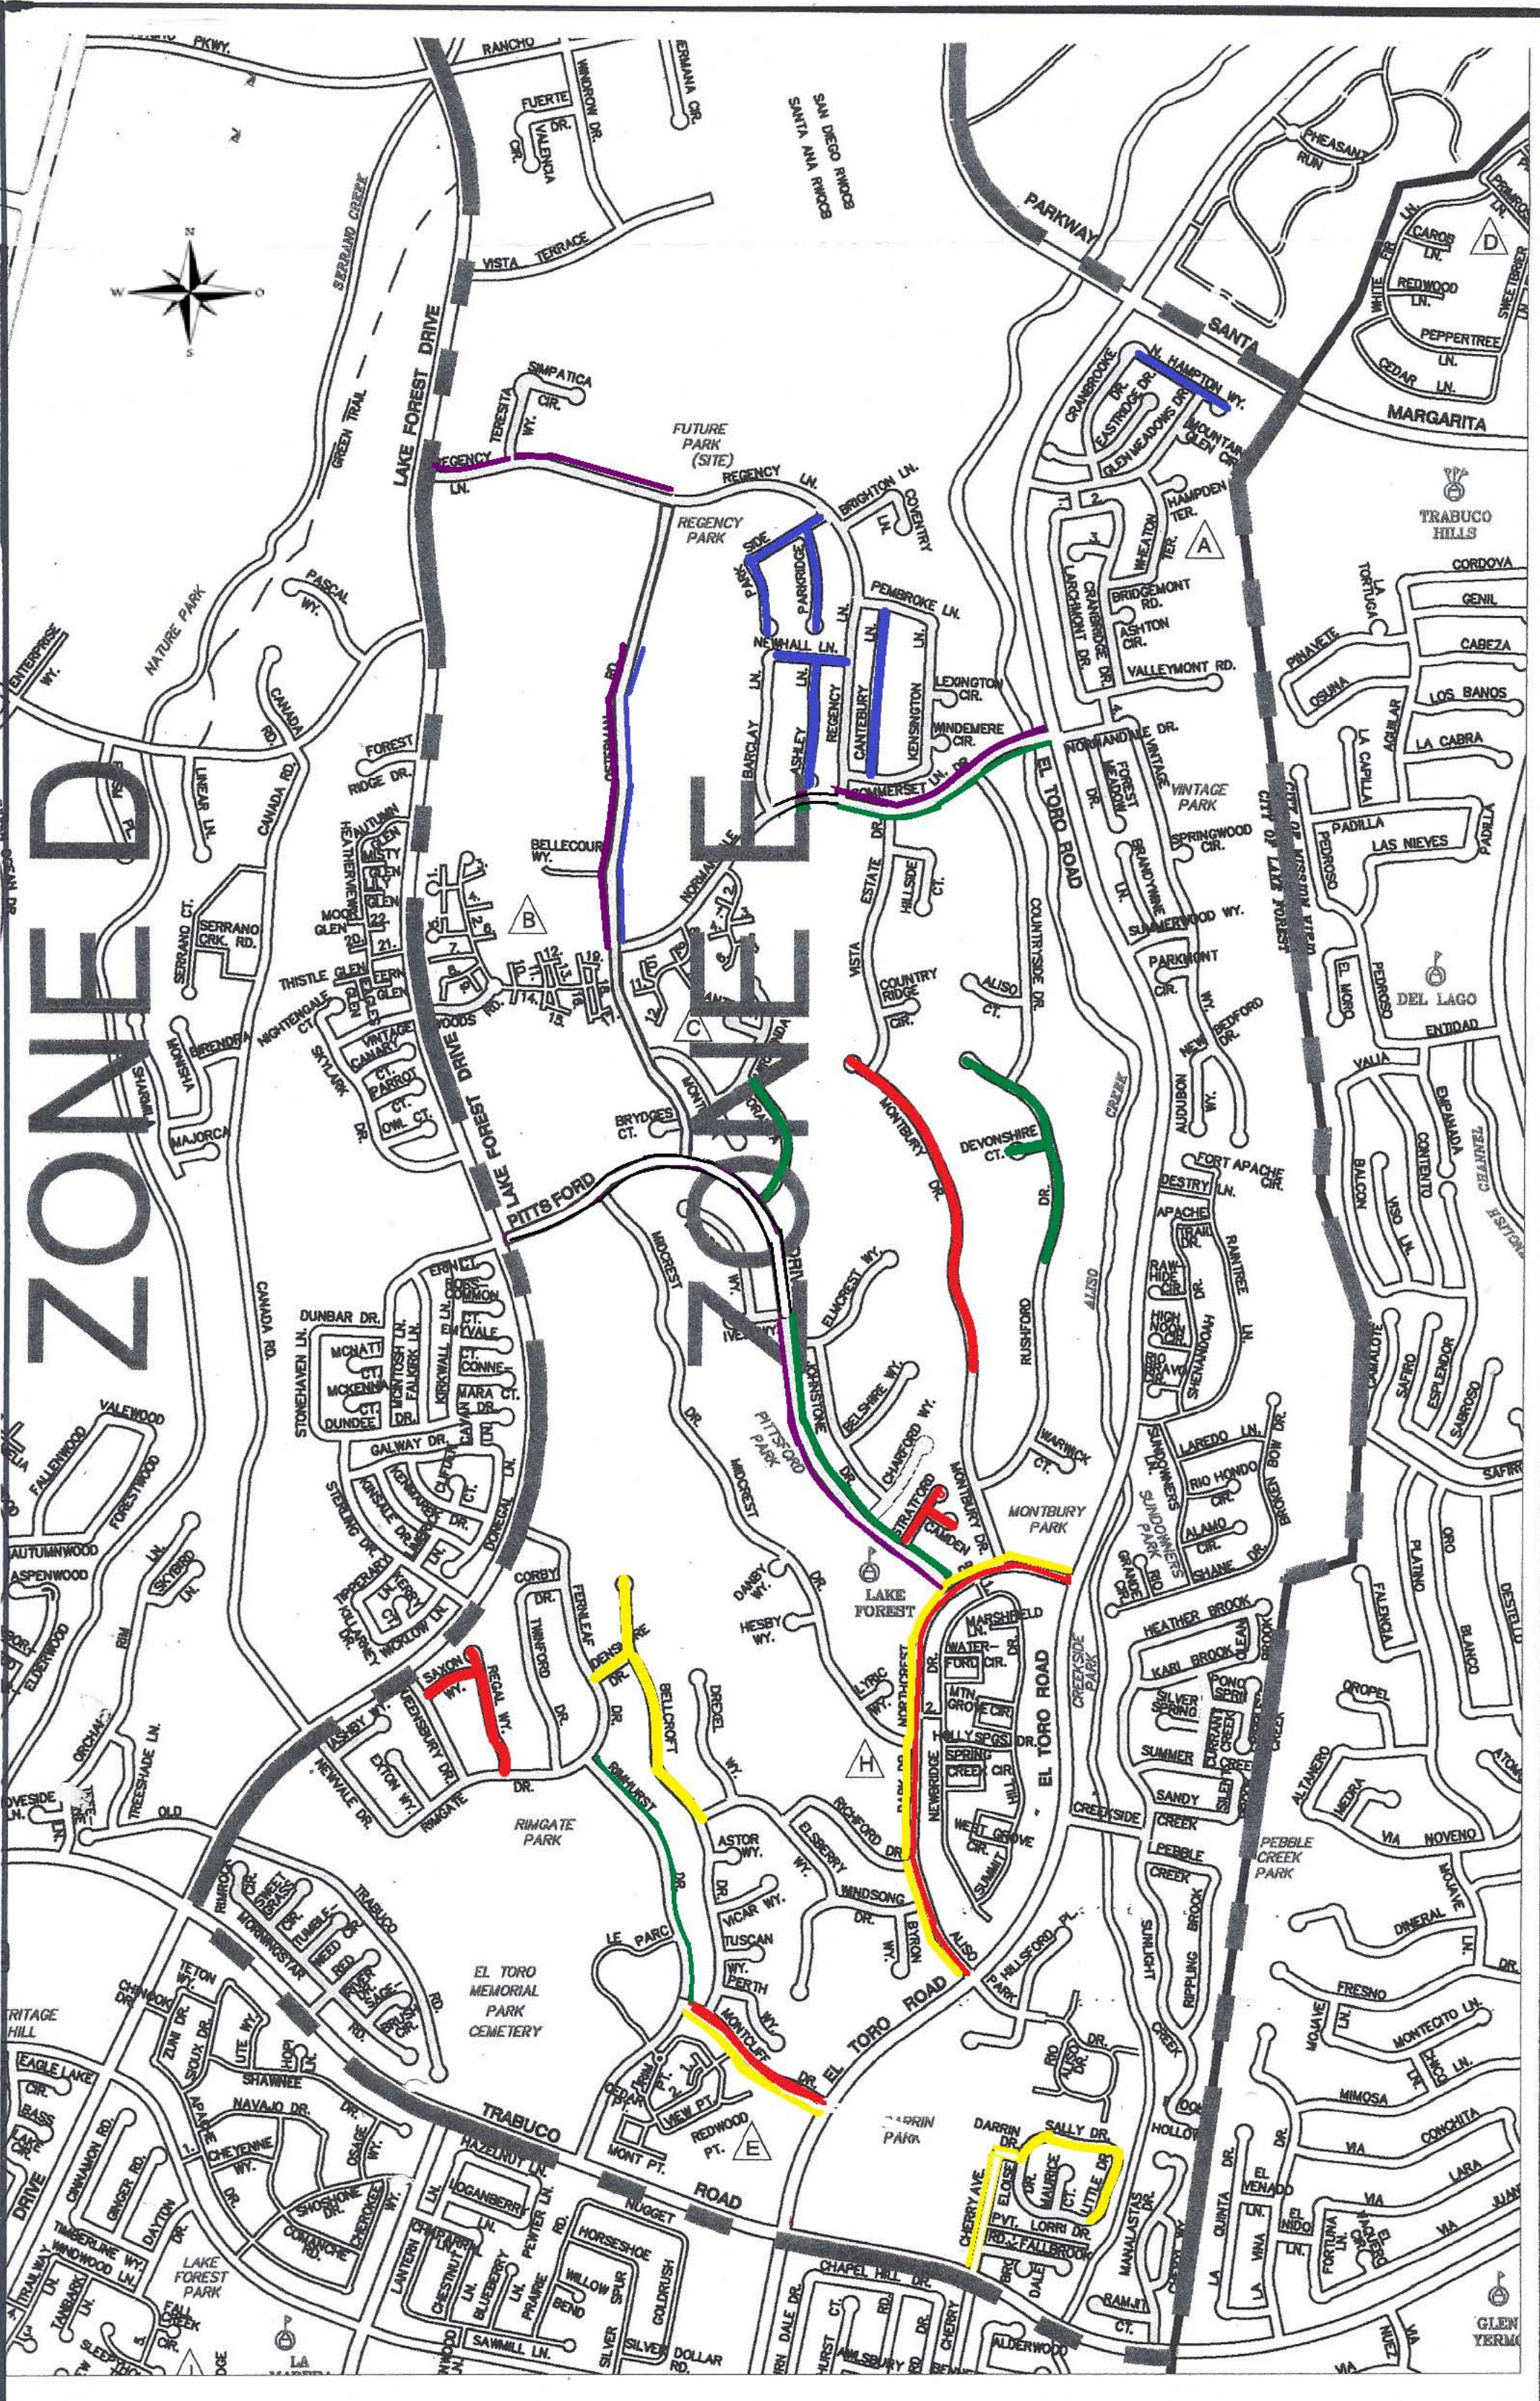

LAKE FOREST SLURRY SEAL SCHEDULE 3

ZONE D
ZONE A
ZONE B
ZONE C
ZONE E
ZONE F
ZONE G
ZONE H