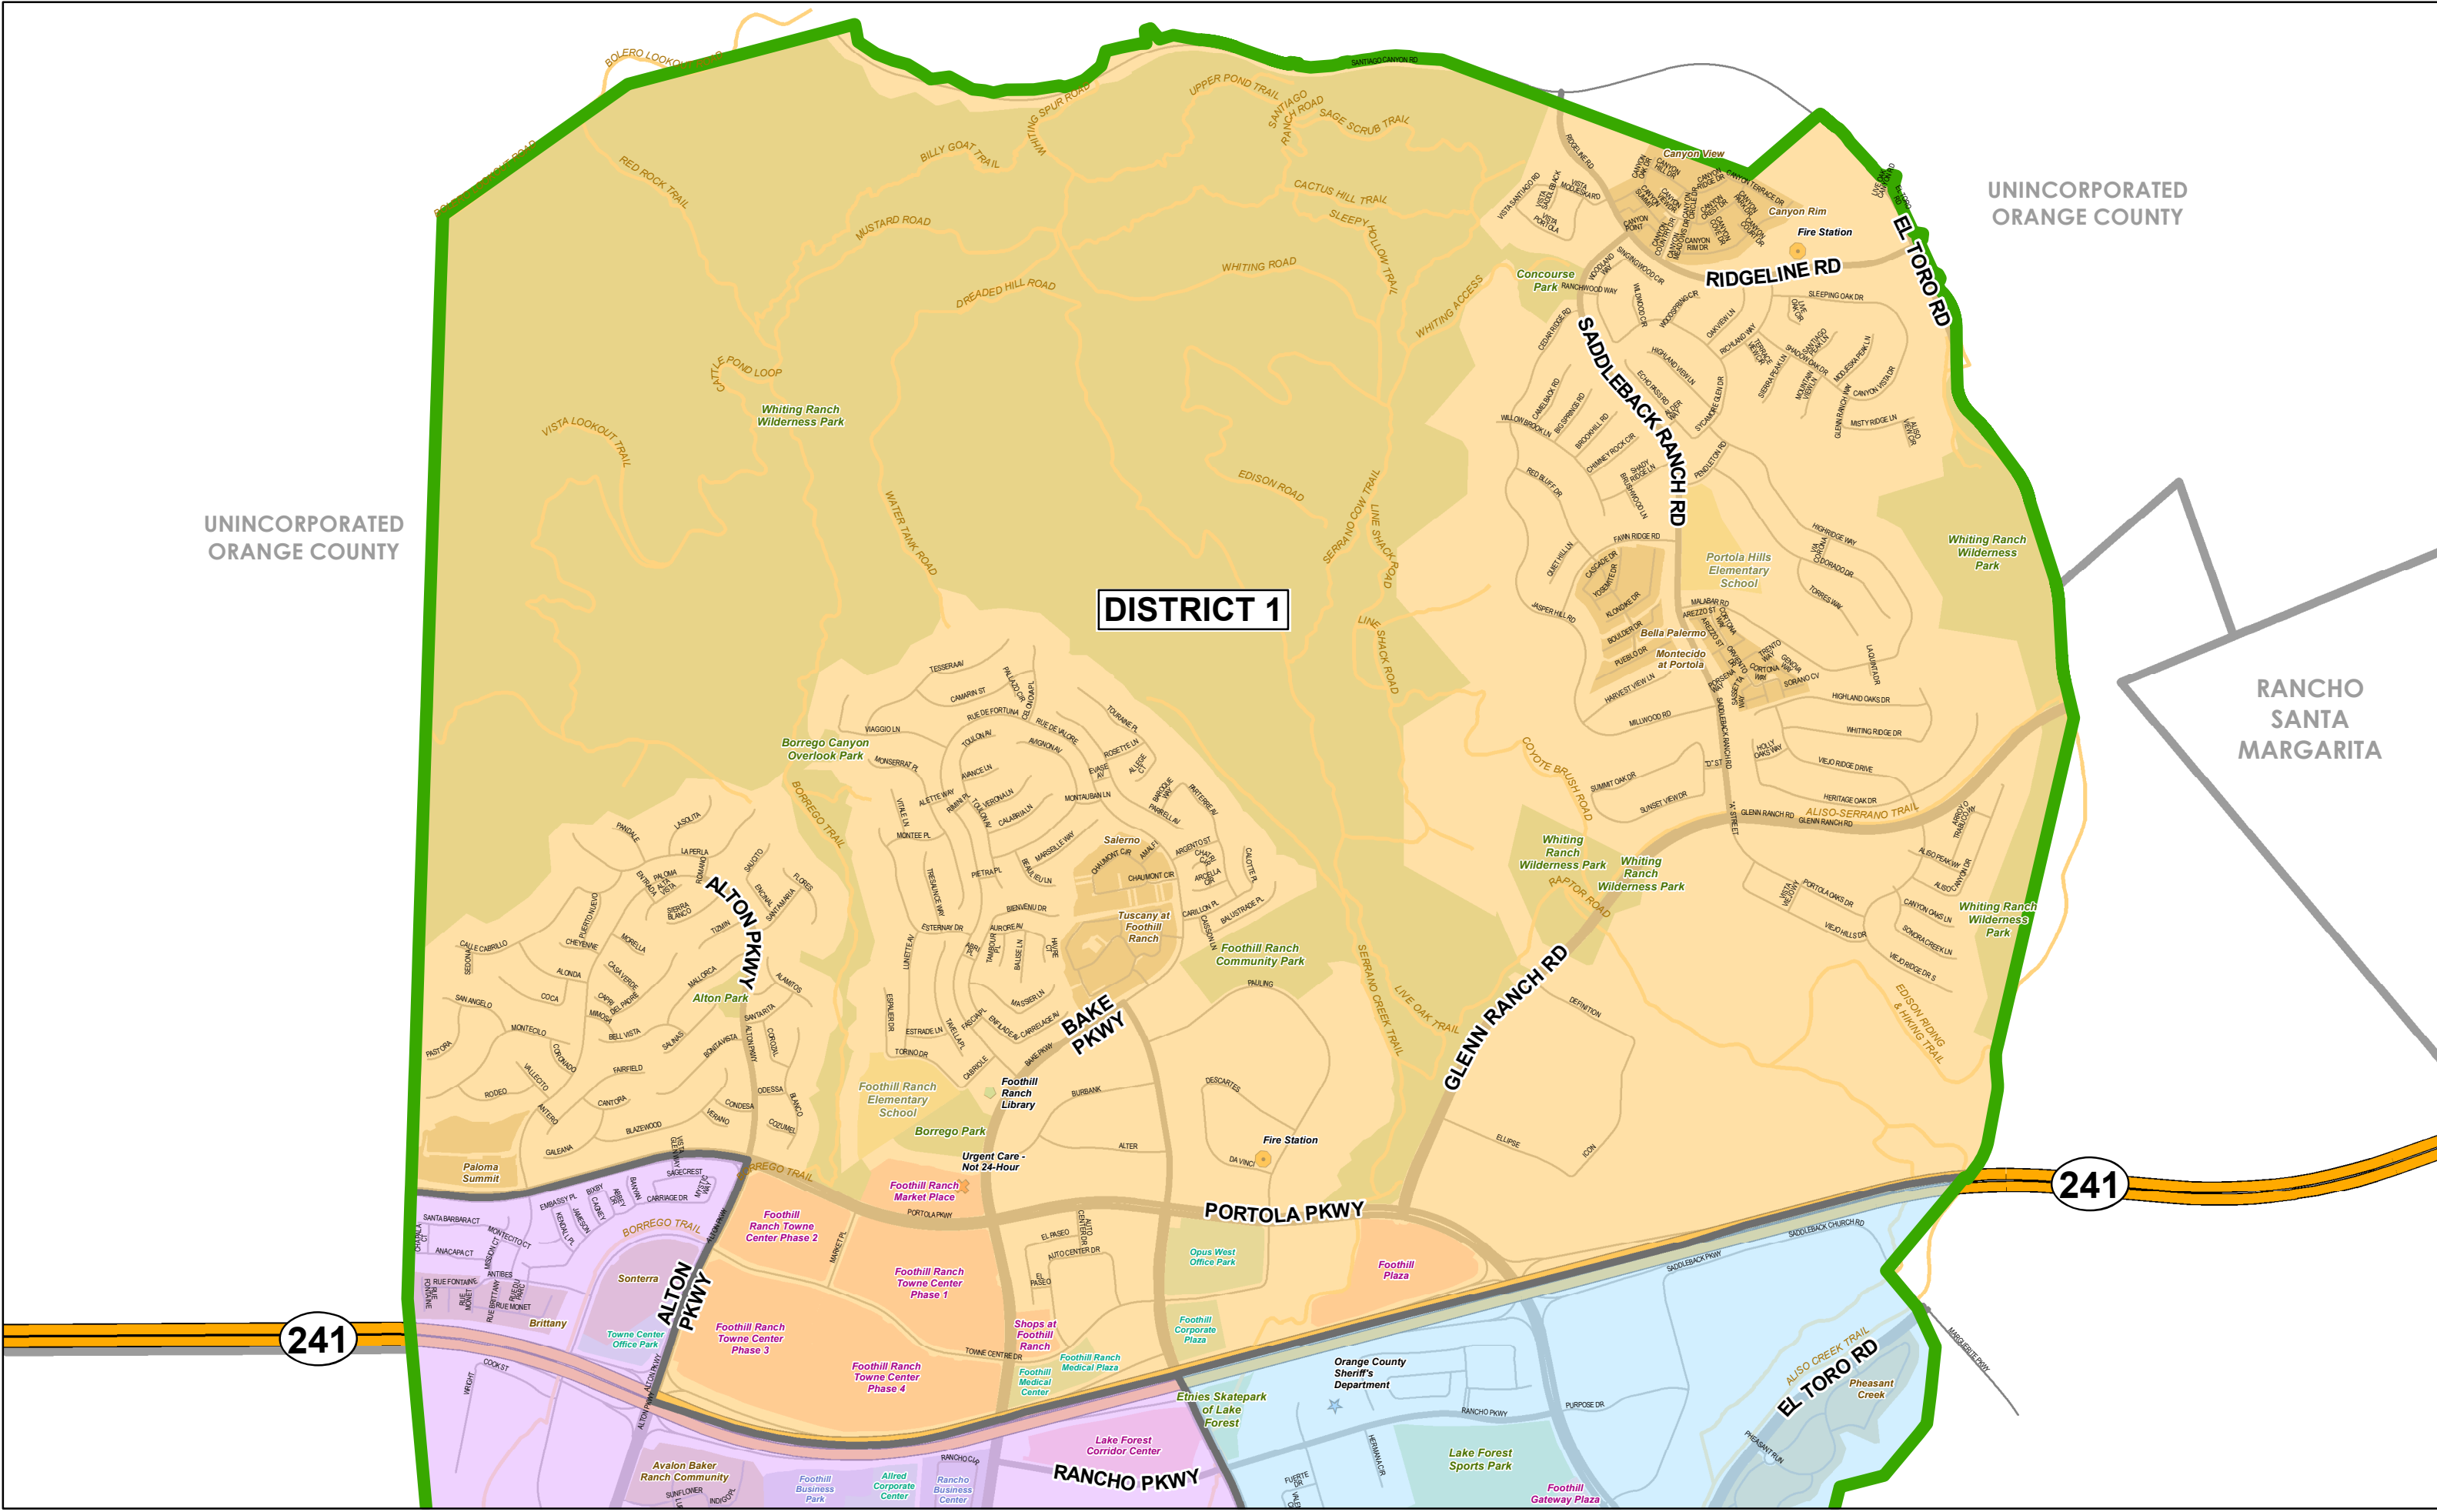

City of Lake Forest - District 1

UNINCORPORATED
ORANGE COUNTY

DISTRICT 1

UNINCORPORATED
ORANGE COUNTY

RANCHO
SANTA
MARGARITA

Path: C:\Optimizations\GIS\MapManagement\Server\City\Map - 2018\City Wide Map - 11x17 - District 1 - 2020-05-02.mxd