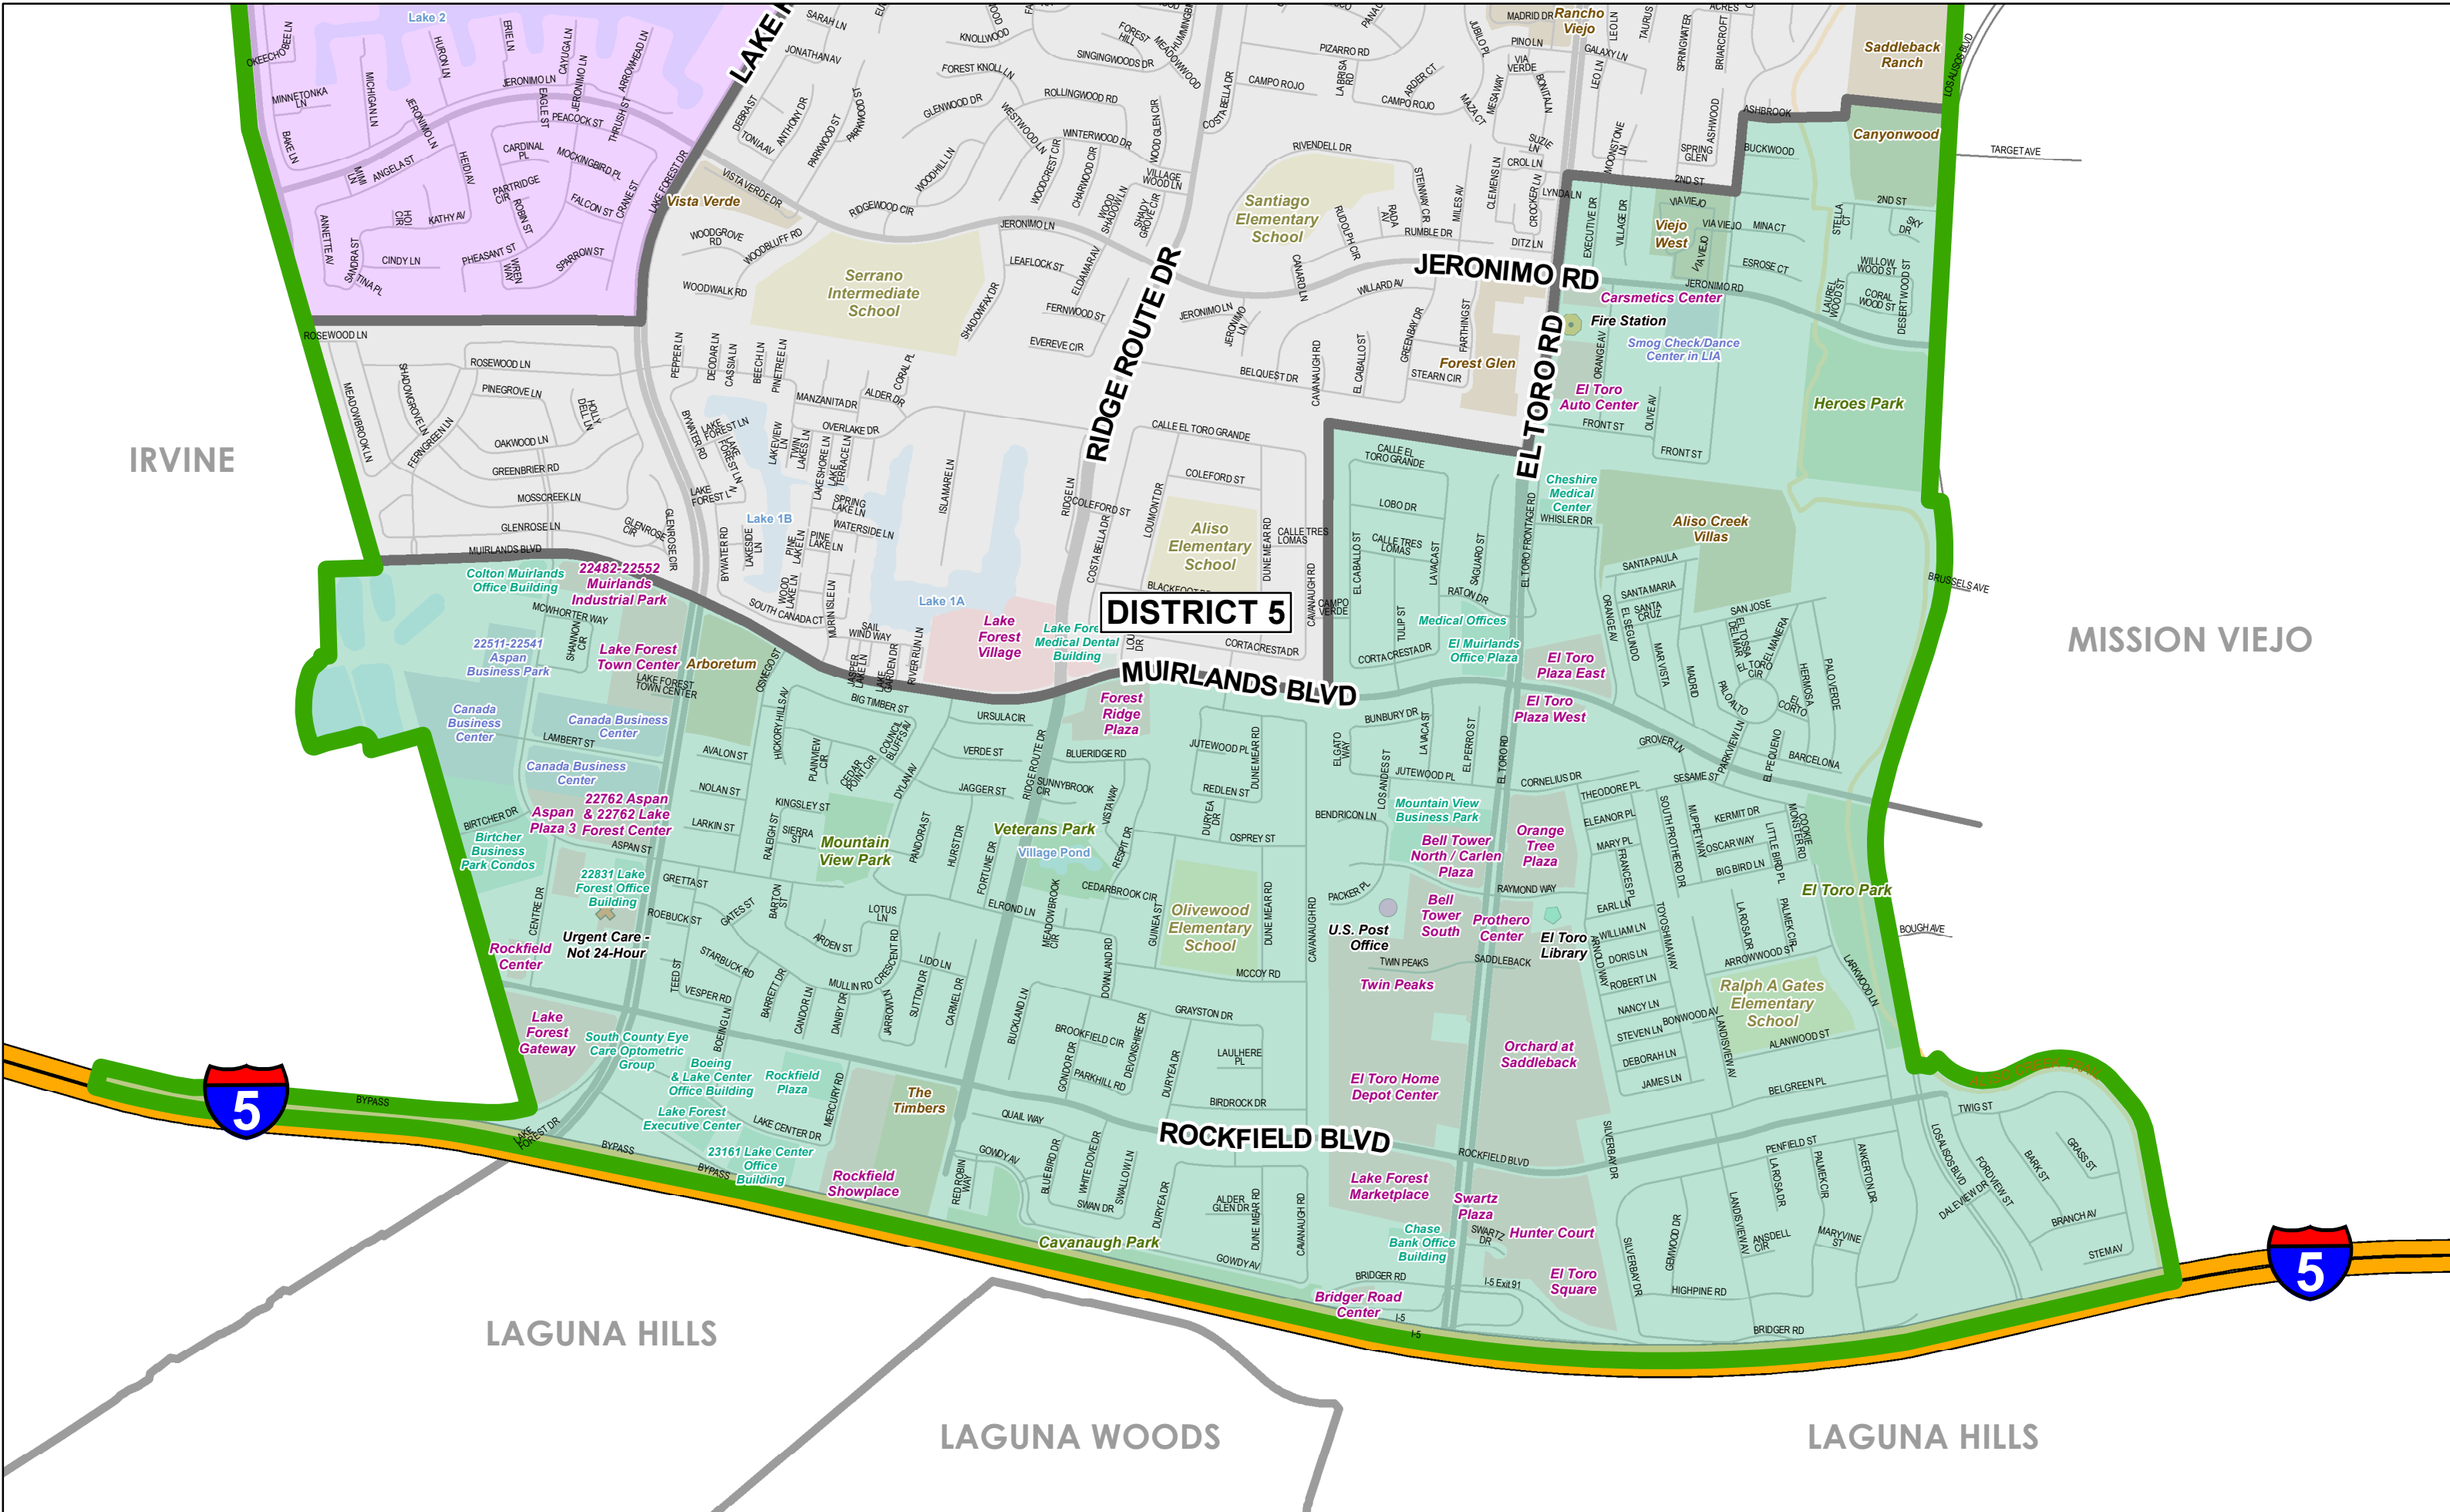

City of Lake Forest - District 5

IRVINE

MISSION VIEJO

LAGUNA HILLS

LAGUNA WOODS

LAGUNA HILLS

Path: C:\Applications\GIS\MapManagement\Services\CityWall\Map\CityWall Map - District 5 - 11x17 - 2020-09-02.mxd