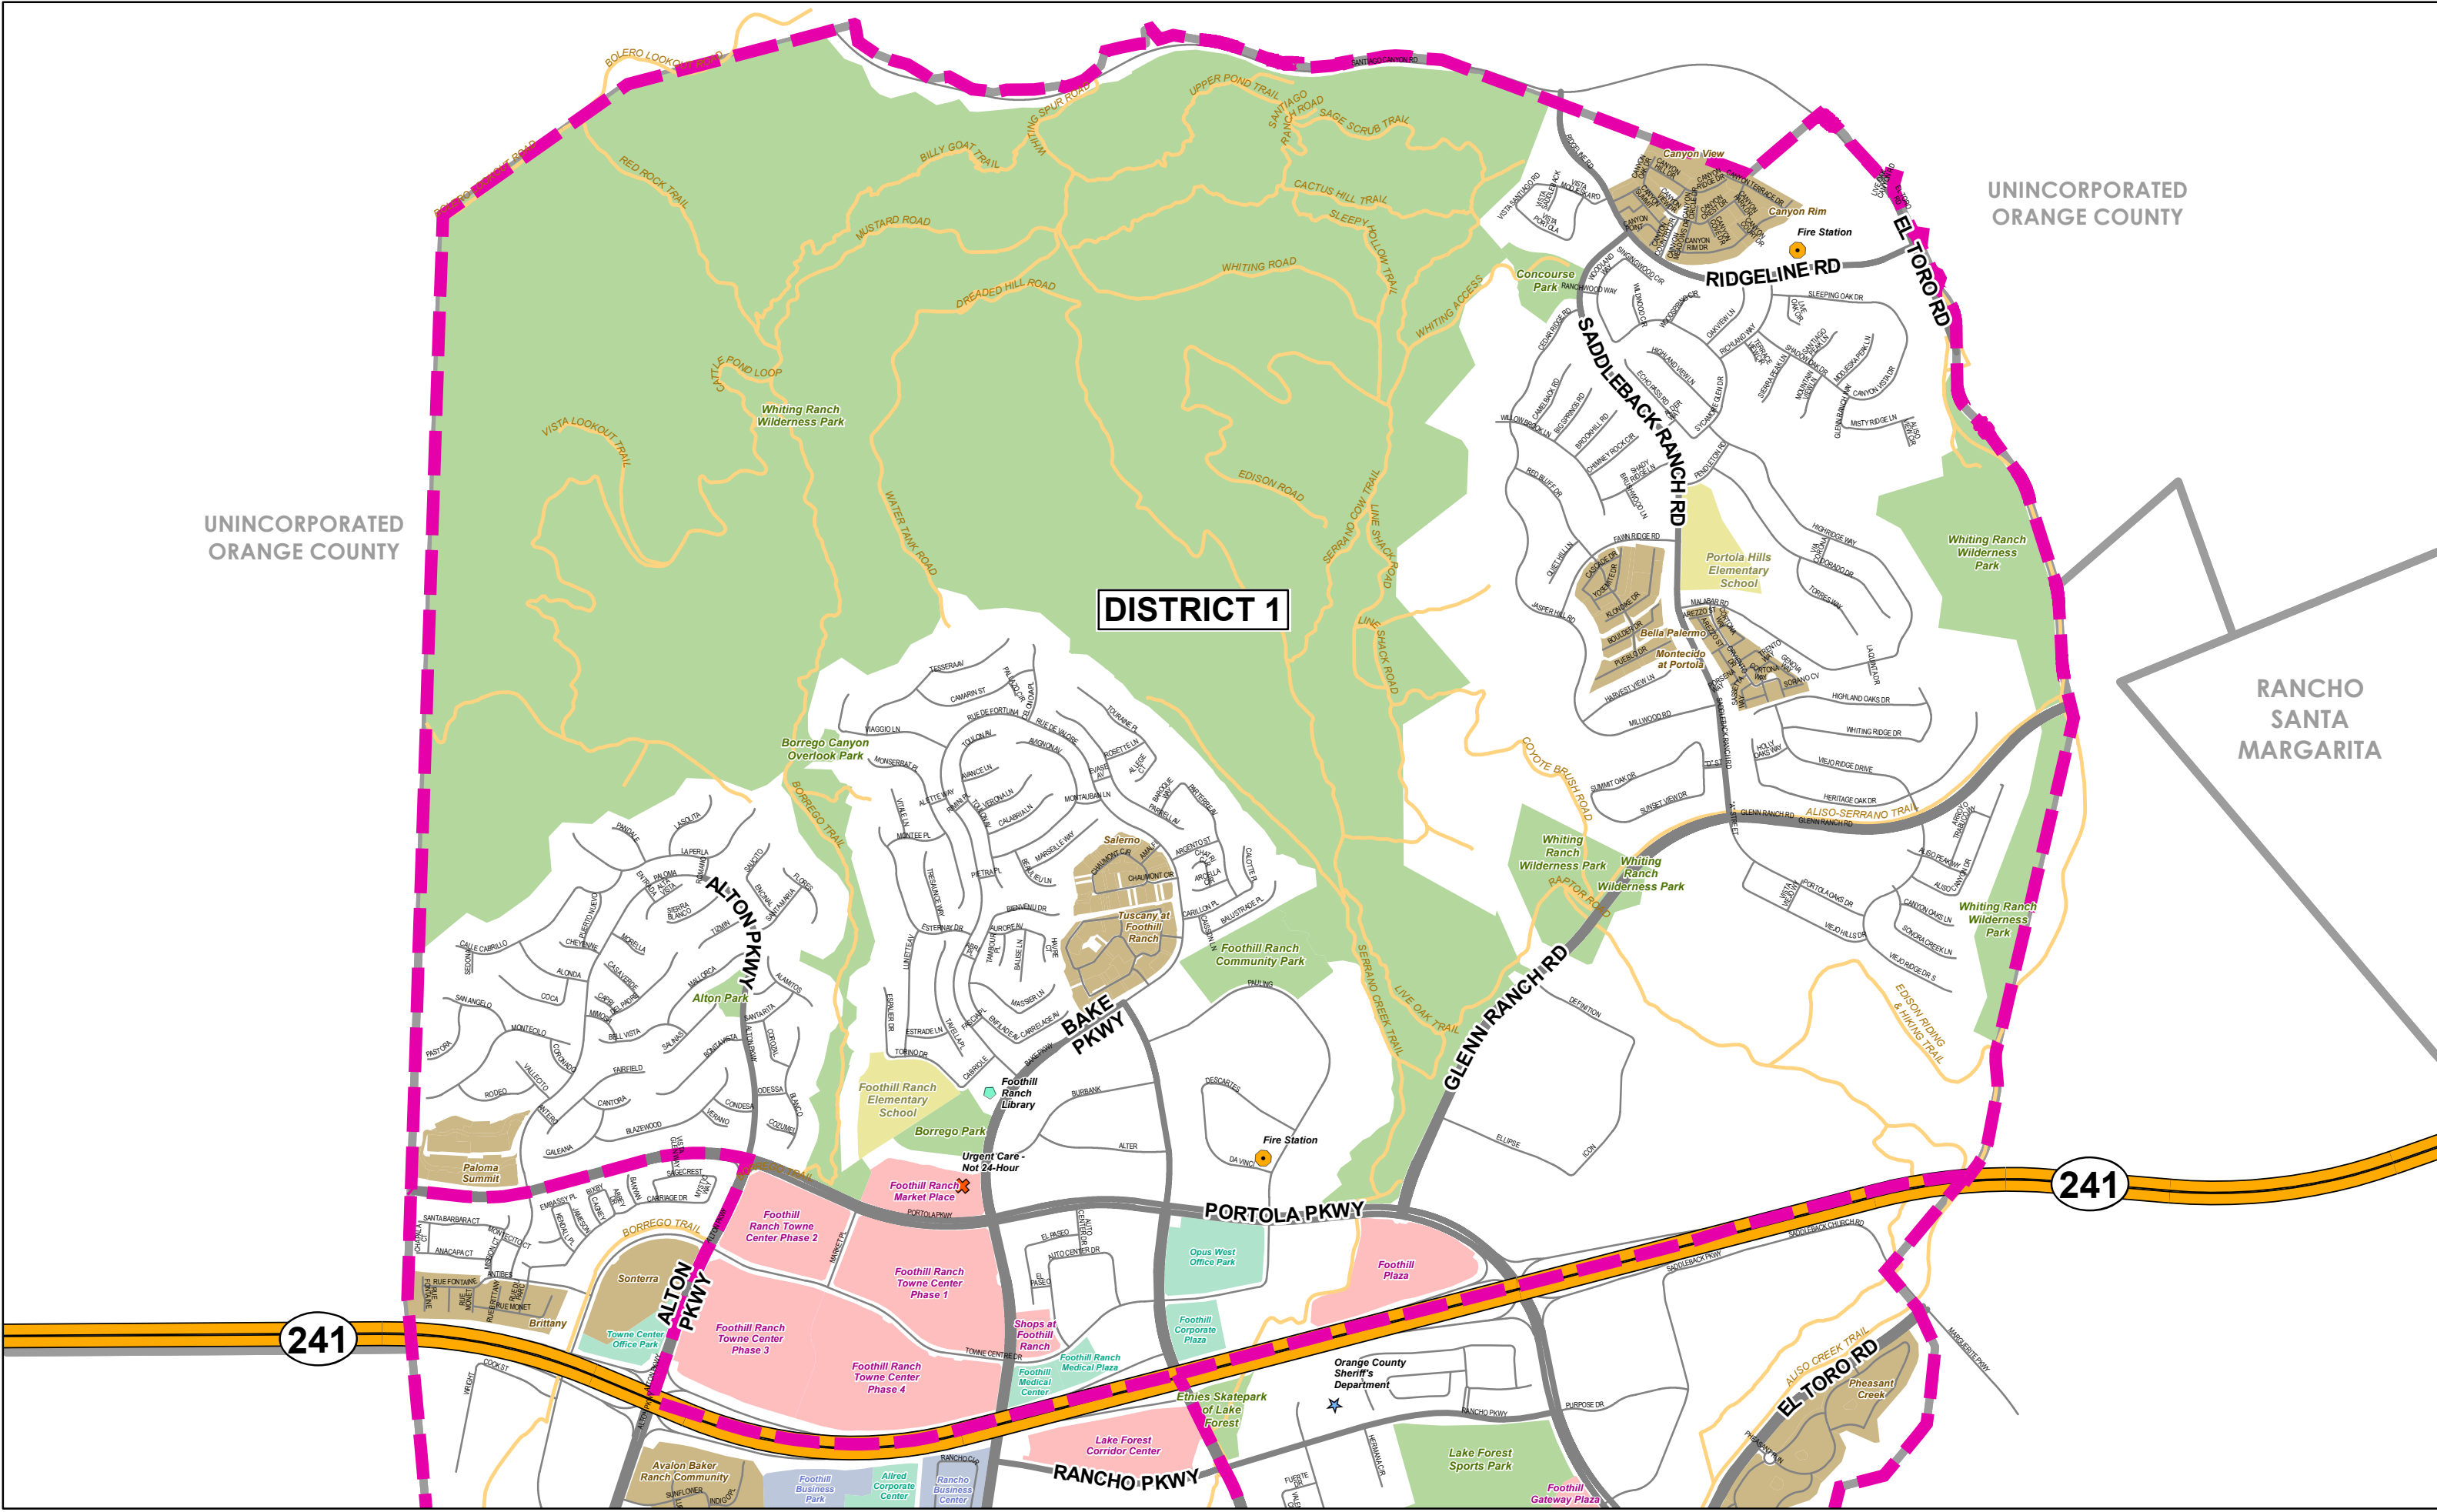

City of Lake Forest - District 1

UNINCORPORATED
ORANGE COUNTY

DISTRICT 1

UNINCORPORATED
ORANGE COUNTY

RANCHO
SANTA
MARGARITA

241

241

Path: \\ci-lake-forest-ca.us\Shared\Applications\GIS\MapManagement\Server\City\Map\CityWideMap - 11x17 - District 1 - 2024-05-20.mxd