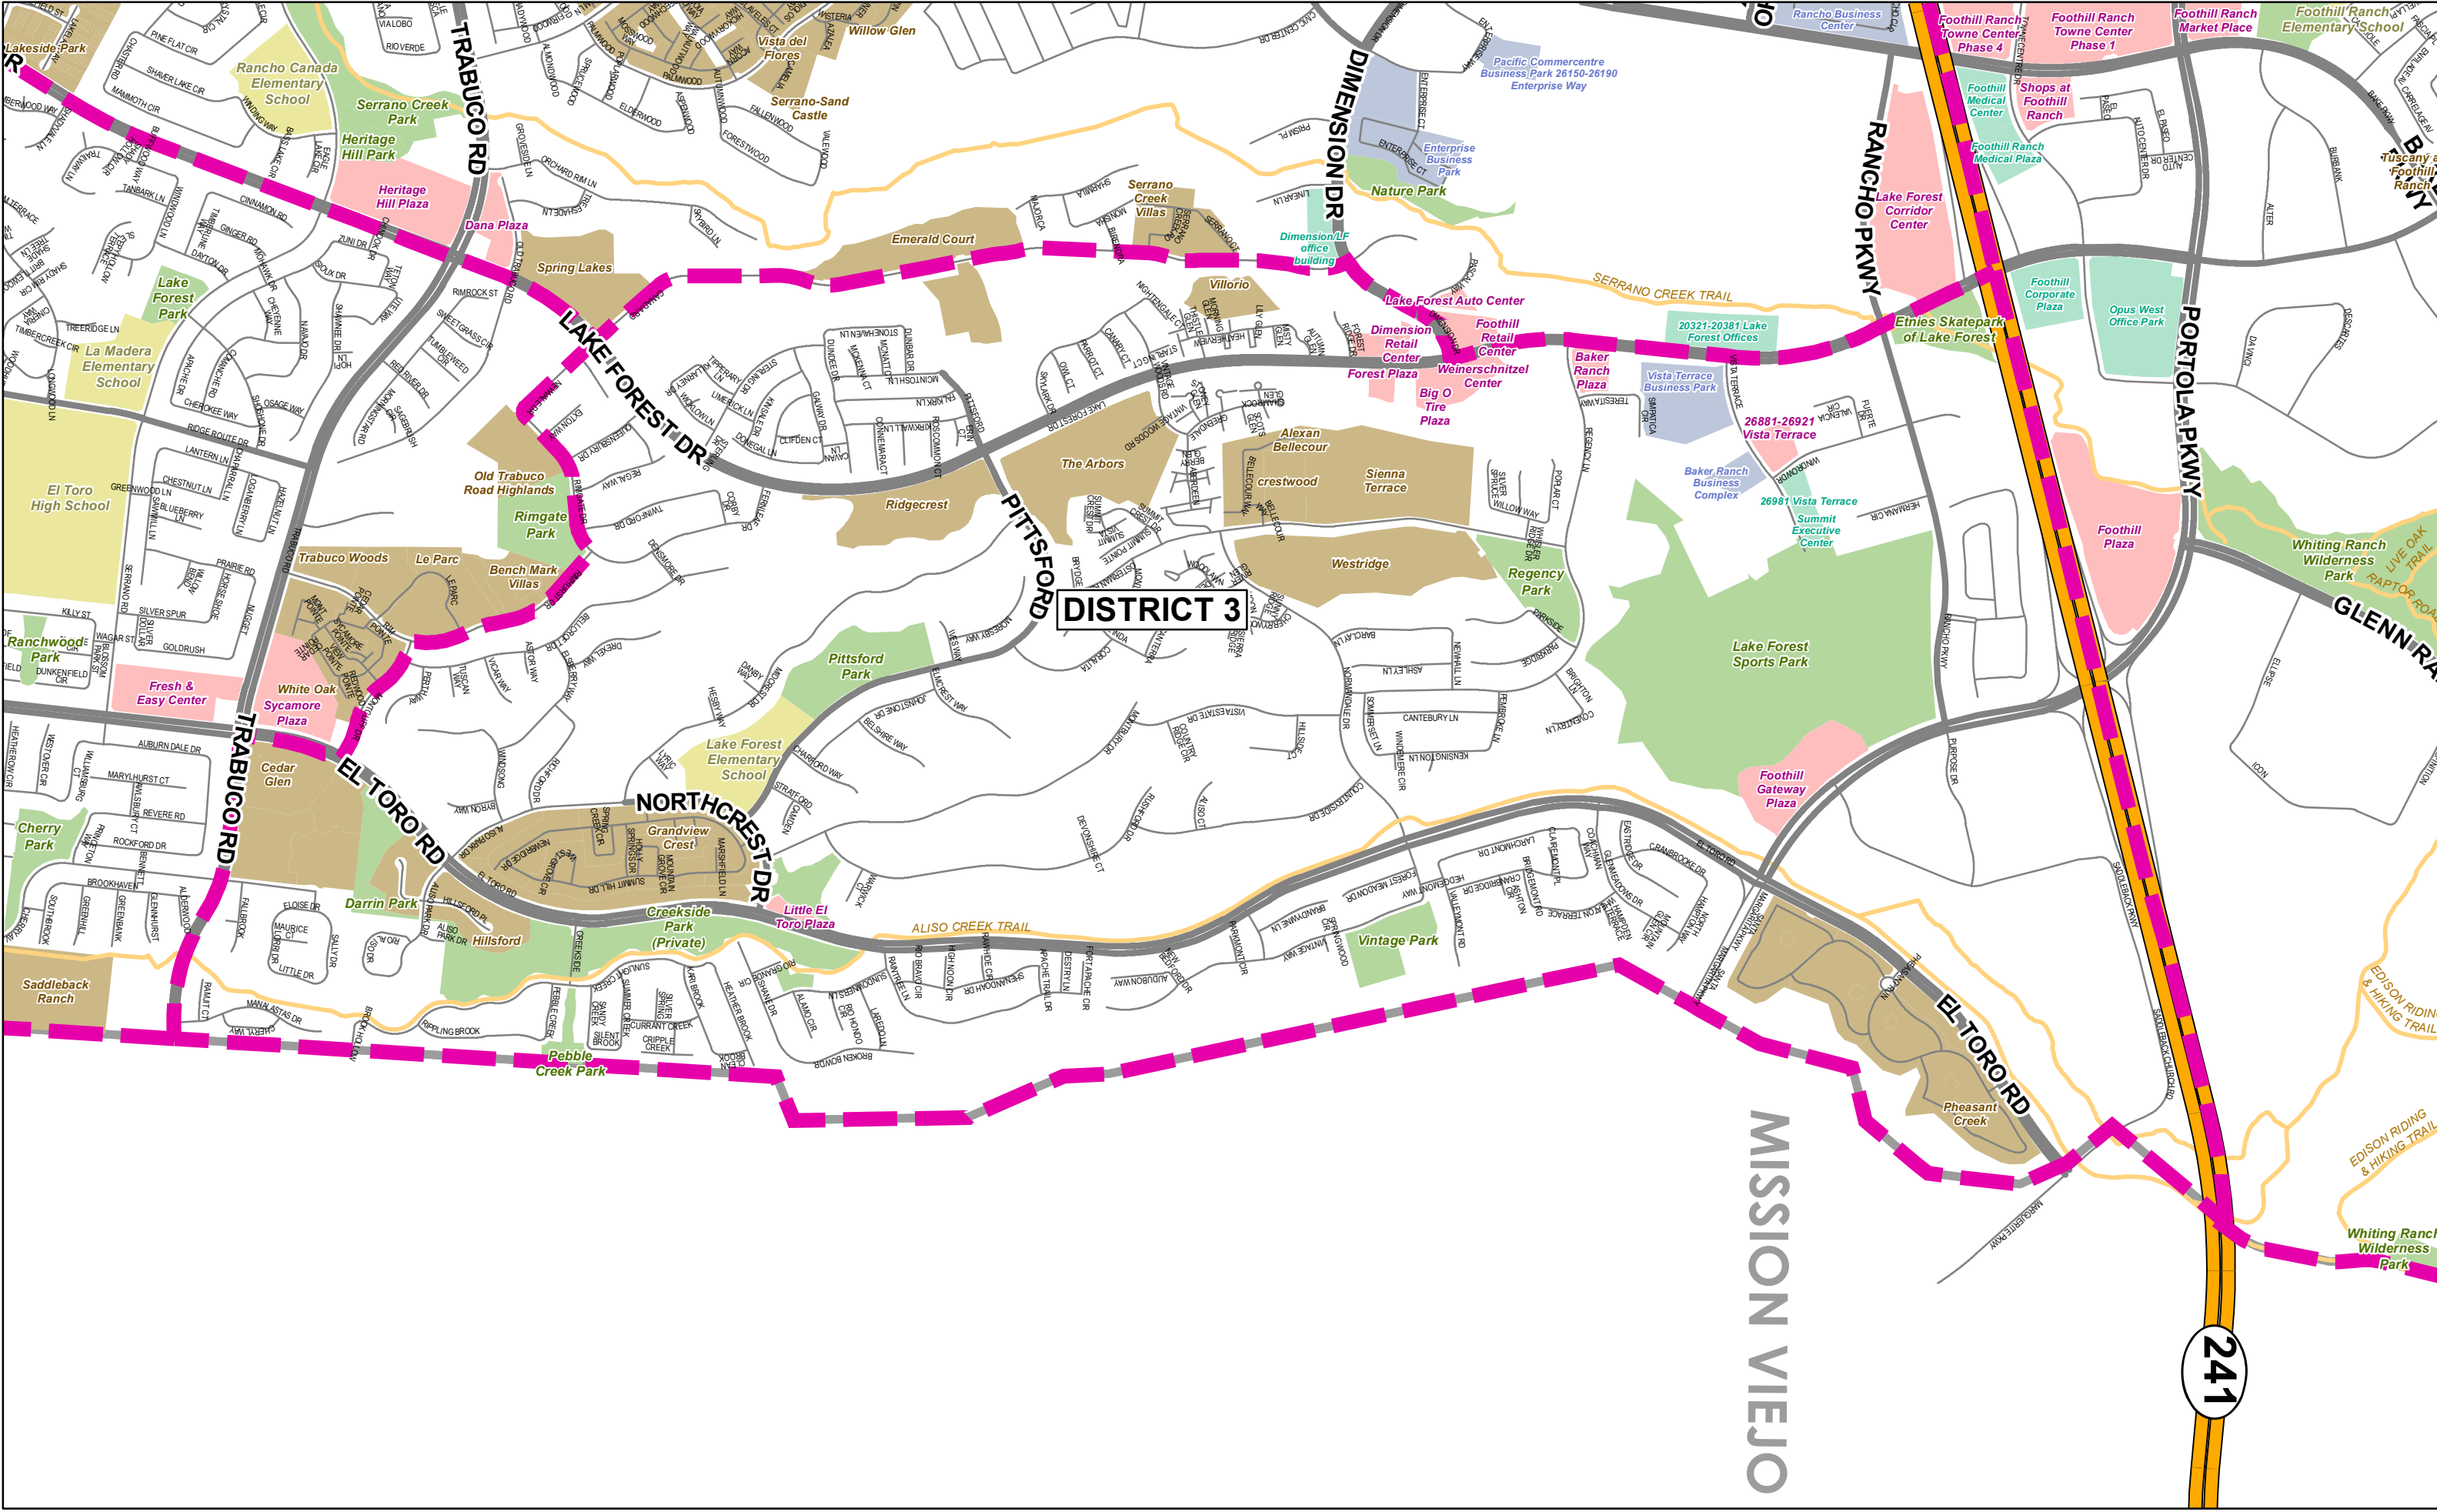

# City of Lake Forest - District 3

**DISTRICT 3**

**241**

**MISSION VIEJO**

Path: C:\Operations\GIS\MapManagement\ServiceCenter\Wall Maps\City Wide Map Formatted for Wall Mount - 2018\City Wide Map - 11x17 - District 3 - 4/20/20.mxd