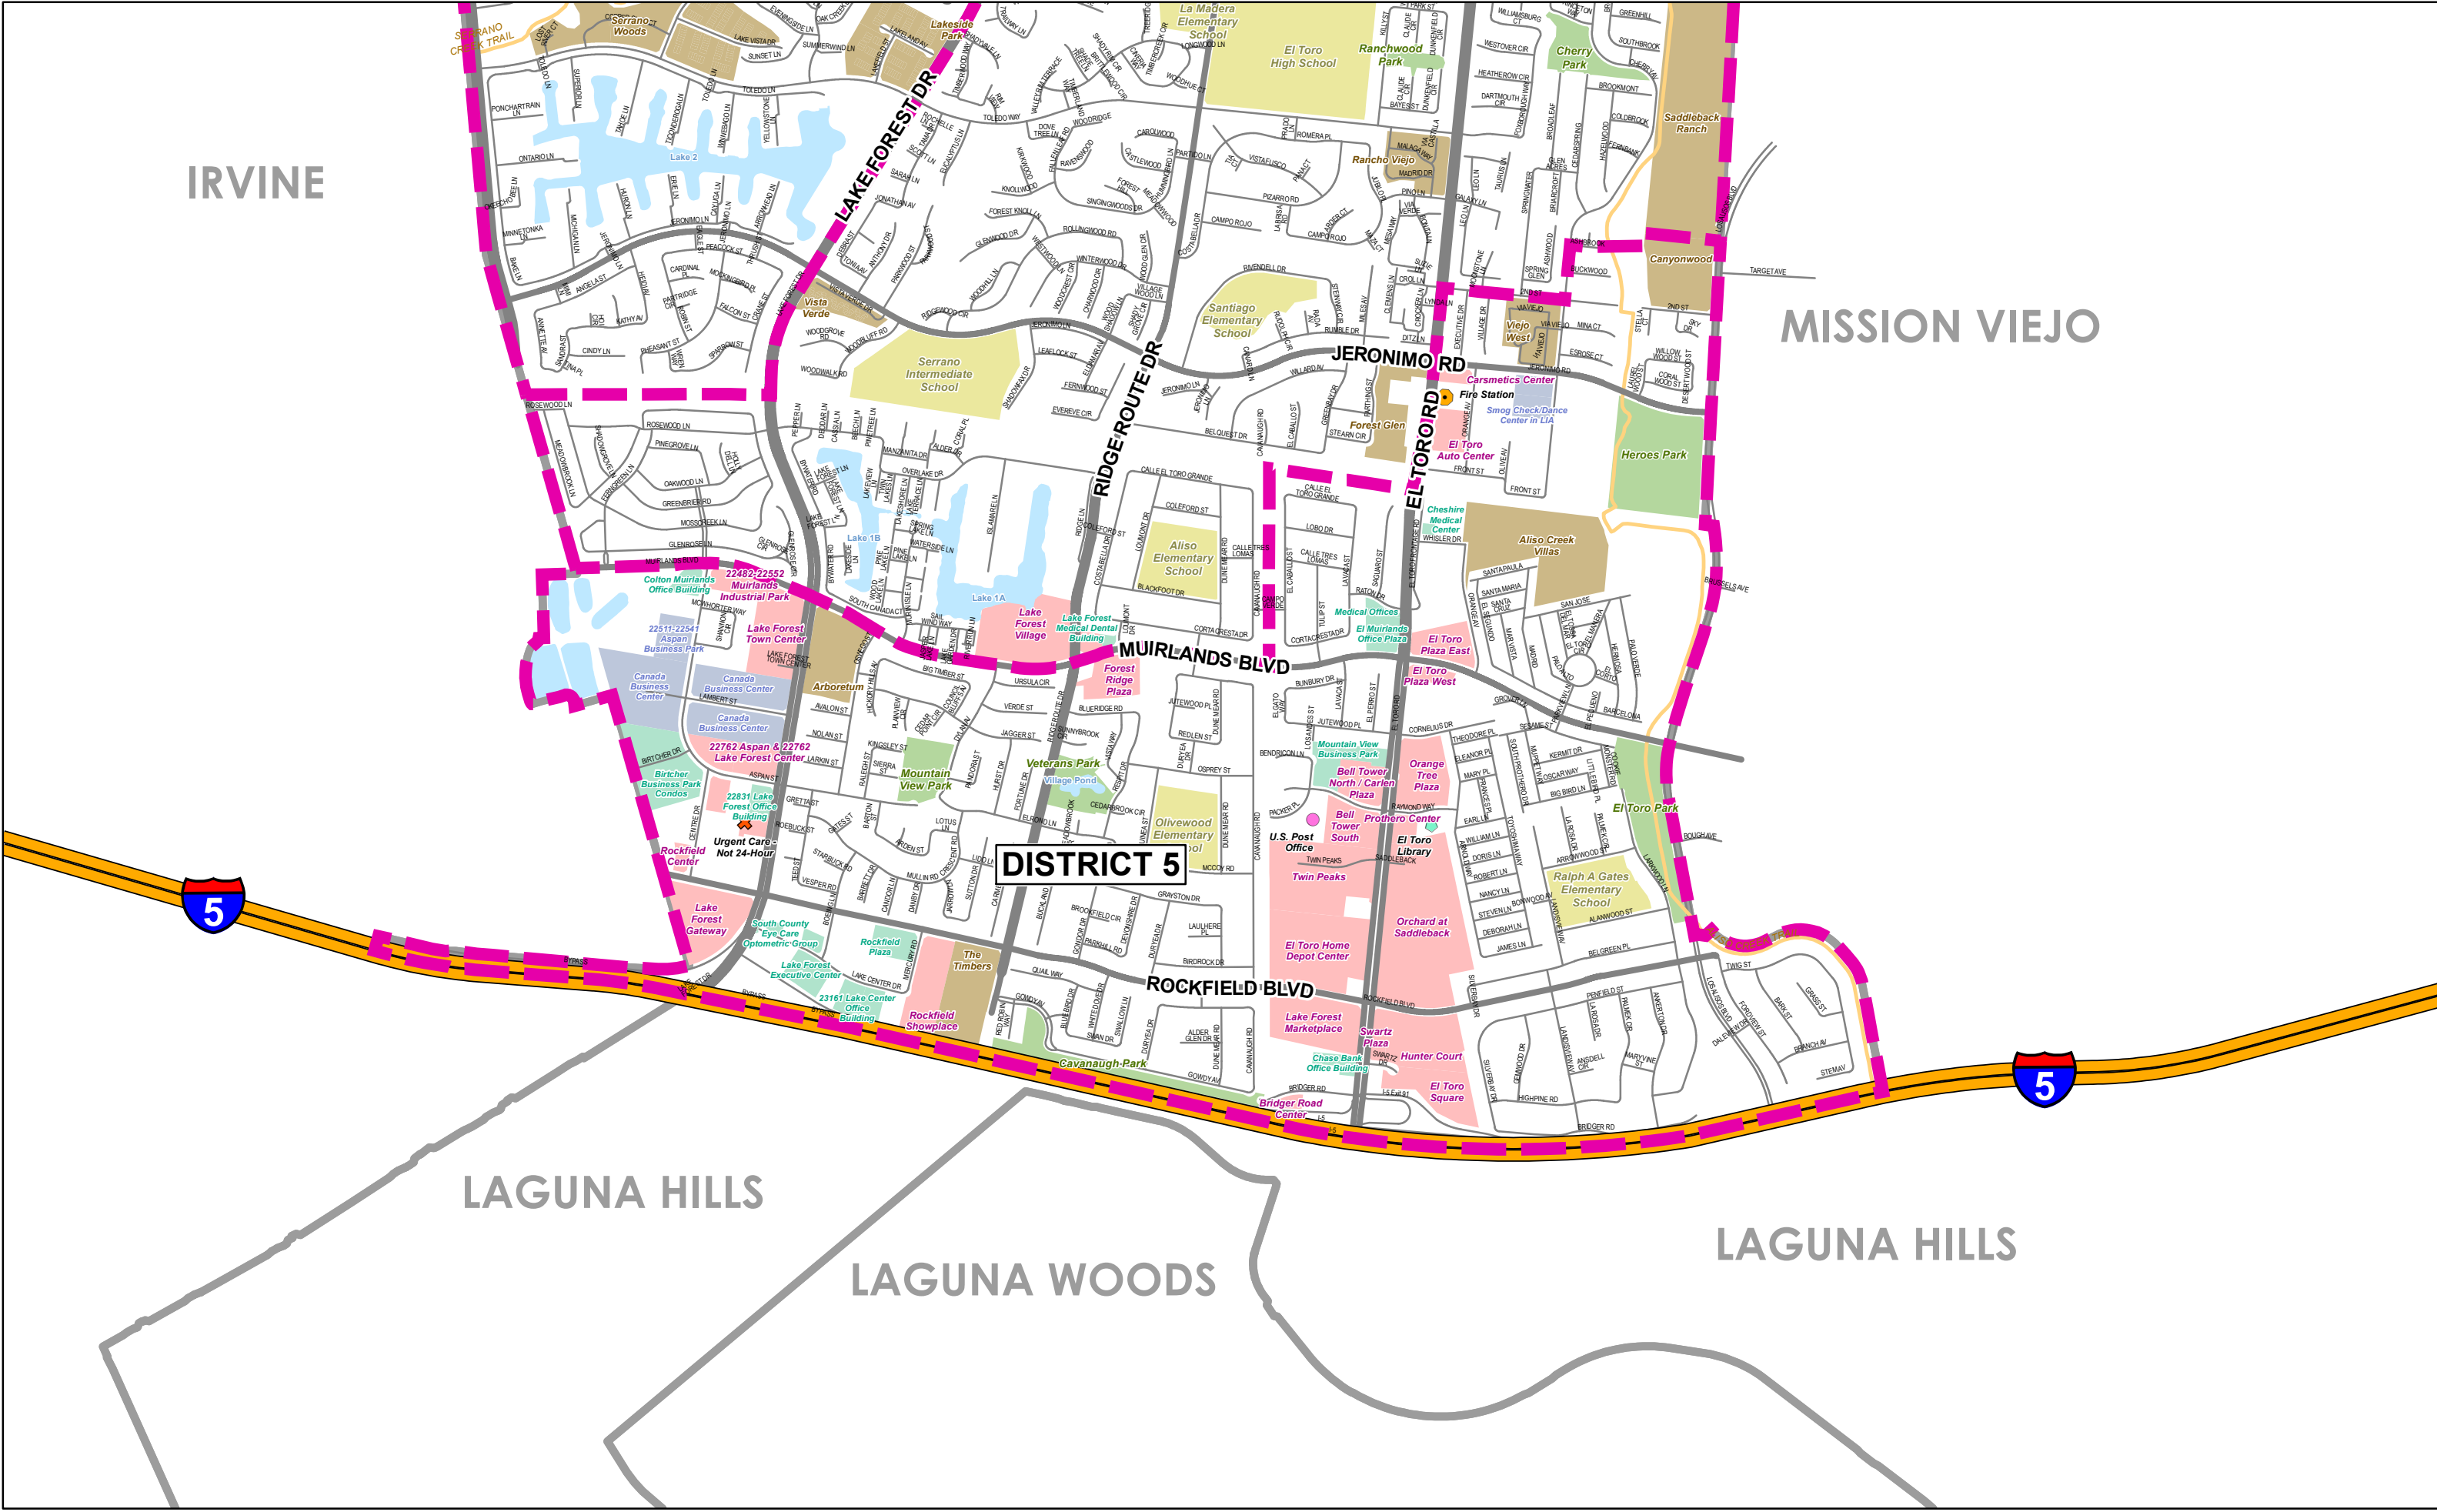

# City of Lake Forest - District 5

IRVINE

MISSION VIEJO

LAGUNA HILLS

LAGUNA WOODS

LAGUNA HILLS

**DISTRICT 5**

Path: \\ci-lake-forest-ca.us\Shared\Applications\GIS\MapManagement\Server\City Wall Maps\City Wide Map - 11x17 - District 5 - 2021-05-20.mxd