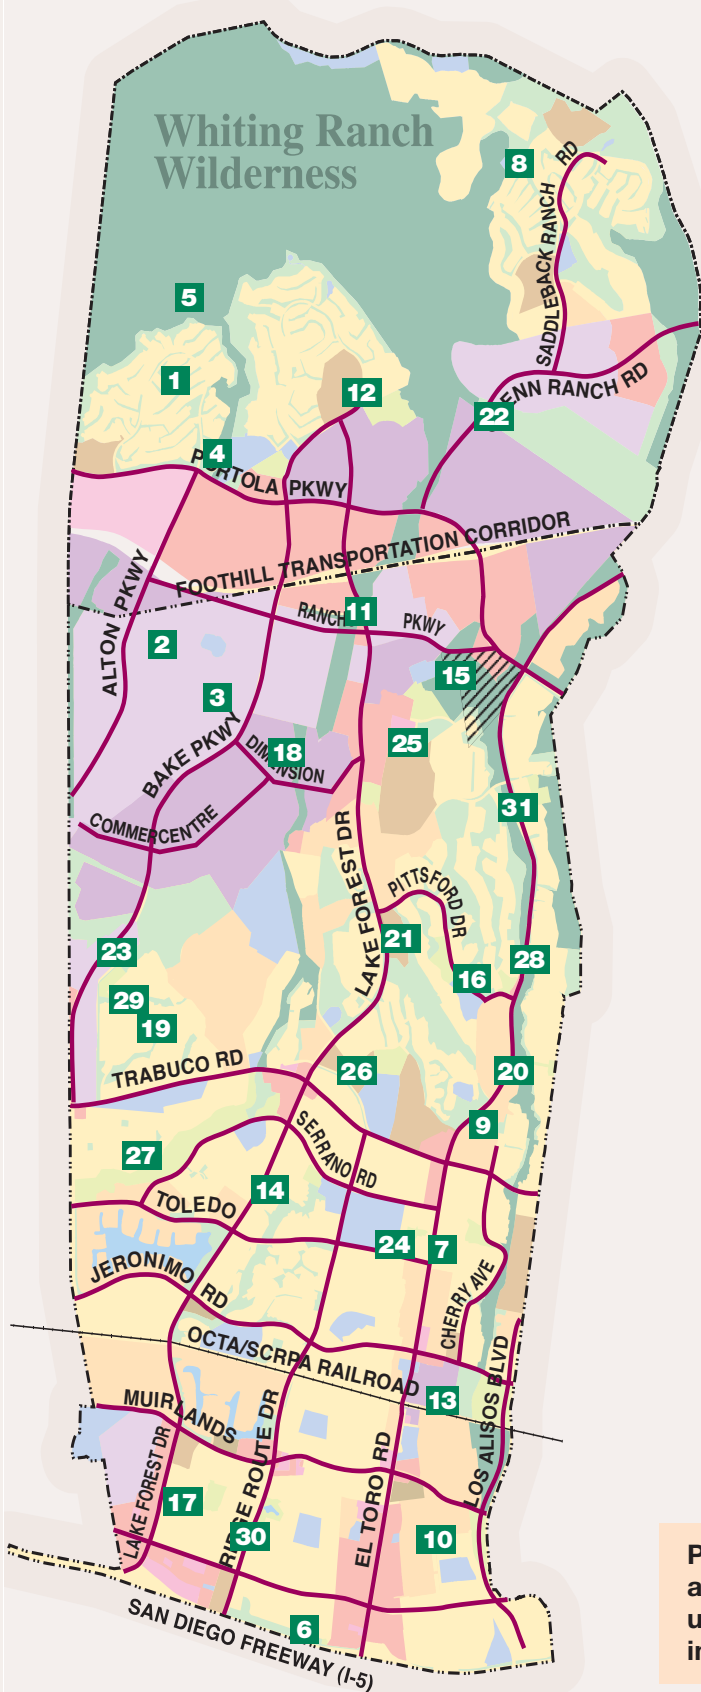

CITY OF LAKE FOREST PARK GUIDE

	Acres	Barbecues	Baseball	Basketball	Multi-Use Fields	Outdoor Exercise Equipment	Picnic Tables	Playground	Restrooms	Soccer	Tennis Court	Walking Path
1 Alton Park 18992 Alton Parkway	2.3	4	1 ^{hc}		9	1	1 ^s					
2 Baker Ranch Community Park  26380 Rancho Parkway	8	2	1	1	1	10	1	1	1			
3 Barker Ranch Dog Park 26500 Baffin Bay Drive	0.5											
4 Borrego Park 26982 Cabriole	11	5	1 ^{fc}		11	1	1	1	1		1	
5 Borrego Overlook Park 21 Viaggio Lane	1.6	3			5	1						
6 Cavanaugh Park 23782 Cavanaugh Road	6.27		1 ^{hc}		1	1						
7 Cherry Park  22651 Cherry Avenue	4.5	3	1 ^{hc}		8	1	1 ^s					
8 Concourse Park 18931 Saddleback Ranch Road	7	2	1 ^{hc}		1	4	2	1			1	
9 Darrin Park  22461 Cherry Avenue	3.1	6	1 ^{hc}		11	1	1 ^s					
10 El Toro Park  23701 Los Alisos Boulevard	10	2			1	7	1	1			2 ^L	
11 Etnies Skatepark of Lake Forest 20028 Lake Forest Drive	5.3				4	1						
12 Foothill Ranch Community Park  19422 Rue De Valore	15.5	2	1 ^{fc}		10	2	1	1	1	2	1	
13 Heroes Park 25420 Jeronimo Road	12.4	1	4 ^L	1 ^L	5	1						
14 Lake Forest Park 24000 Serrano Road	2.3				1							
15 Lake Forest Sports Park/Recreation Center   28000 Rancho Parkway	86	8	5	2	3	1	36	2	2	5	1	
16 Montbury Park  21962 Montbury Drive	3.5	1			2							
17 Mountain View Park  24061 Dylan Street	5.3	2	1	1 ^{fc}	1	9	2	1			2 ^L	
18 Nature Park 26215 Dimension Drive	4.5				7	1 ^s						1
19 Peachwood Park 21132 Peachwood	2.7				5	1	1 ^s					
20 Pebble Creek Park  26441 Pebble Creek Road	1.9				1	1						
21 Pittsford Park  21701 Pittsford Drive	10	2			8	2	1				2	1
22 Portola Park  28040 Glenn Ranch Road	5											
23 Rancho Serrano Park 20842 Paseo Sombra	5.1	3			7			1				
24 Ranchwood Park 22500 Killy Street	1.9		1 ^{hc}		1							
25 Regency Park Regency Lane & Osterman Road	5								1			
26 Ringgate Park  29772 Ringgate	5	1	1 ^{fc}		7	3	1			1		
27 Serrano Creek Park  25101 Serrano Road	44	3			13	1	1				1	
28 Sundowner Park 22041 Sundowners Lane	0.8	1			2	1						
29 Tamarisk Park 22001 Tamarisk	11.2		1	1 ^{fc}	6	1	1					
30 Veterans Park 23102 Ridge Route Drive	4.7				3							
31 Vintage Park 21000 Vintage Street	4.8	5	1 ^{fc}	1 ^{hc}	11	1						