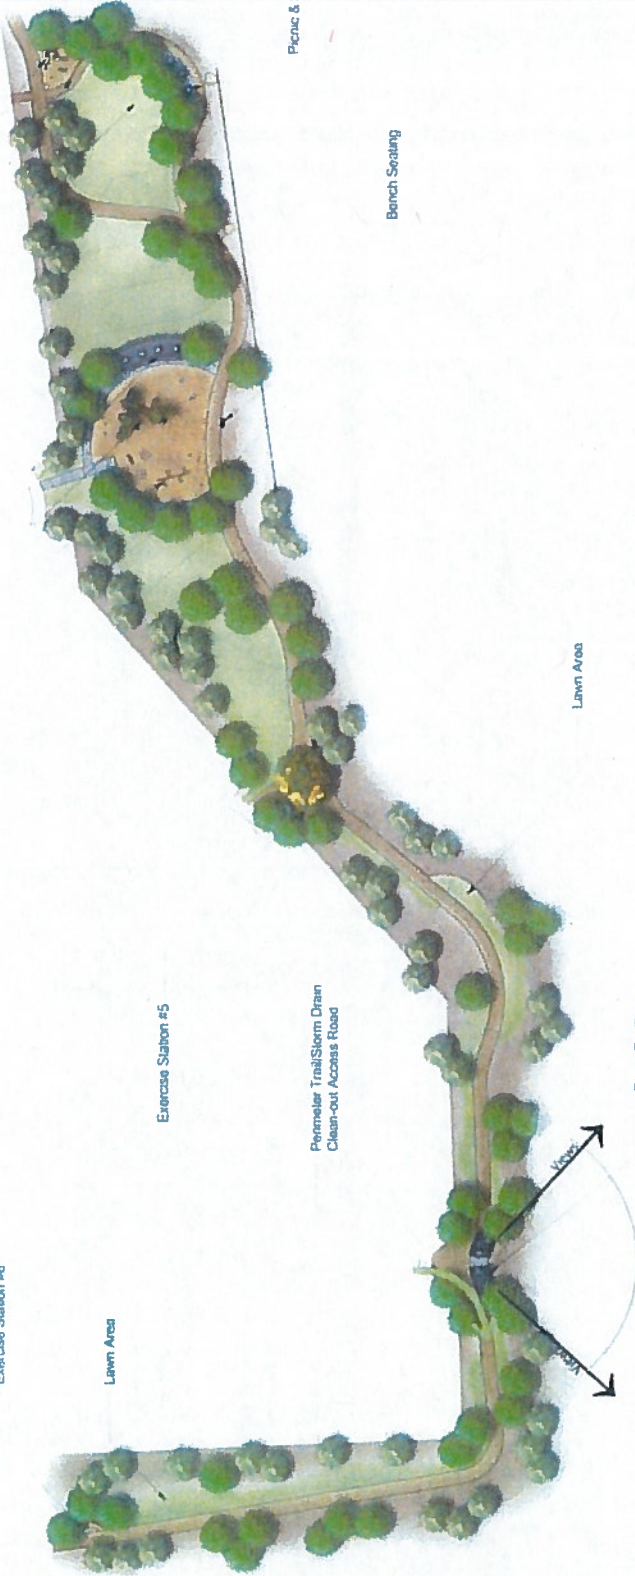

Exercise Station #4
Perimeter Trail
Multi Purpose Field

Picnic Pavilion
Playground Area w/ Play Structures,
Swings, Climbing Boulders and
Playground Games

Exercise Station #6

Lawn Area

Exercise Station #5

Perimeter Trail/Stern Drain
Clear-out/ Access Road

Picnic & Seating Area

Bench Seating

Lawn Area

Picnic Pavilion

Portola Center - South

South Perimeter Park
by Suncoast Capital Partners, LLC

EXHIBIT 6-5 PERIMETER PARK AND EXERCISE STATIONS #4-6 CONCEPTUAL PLAN