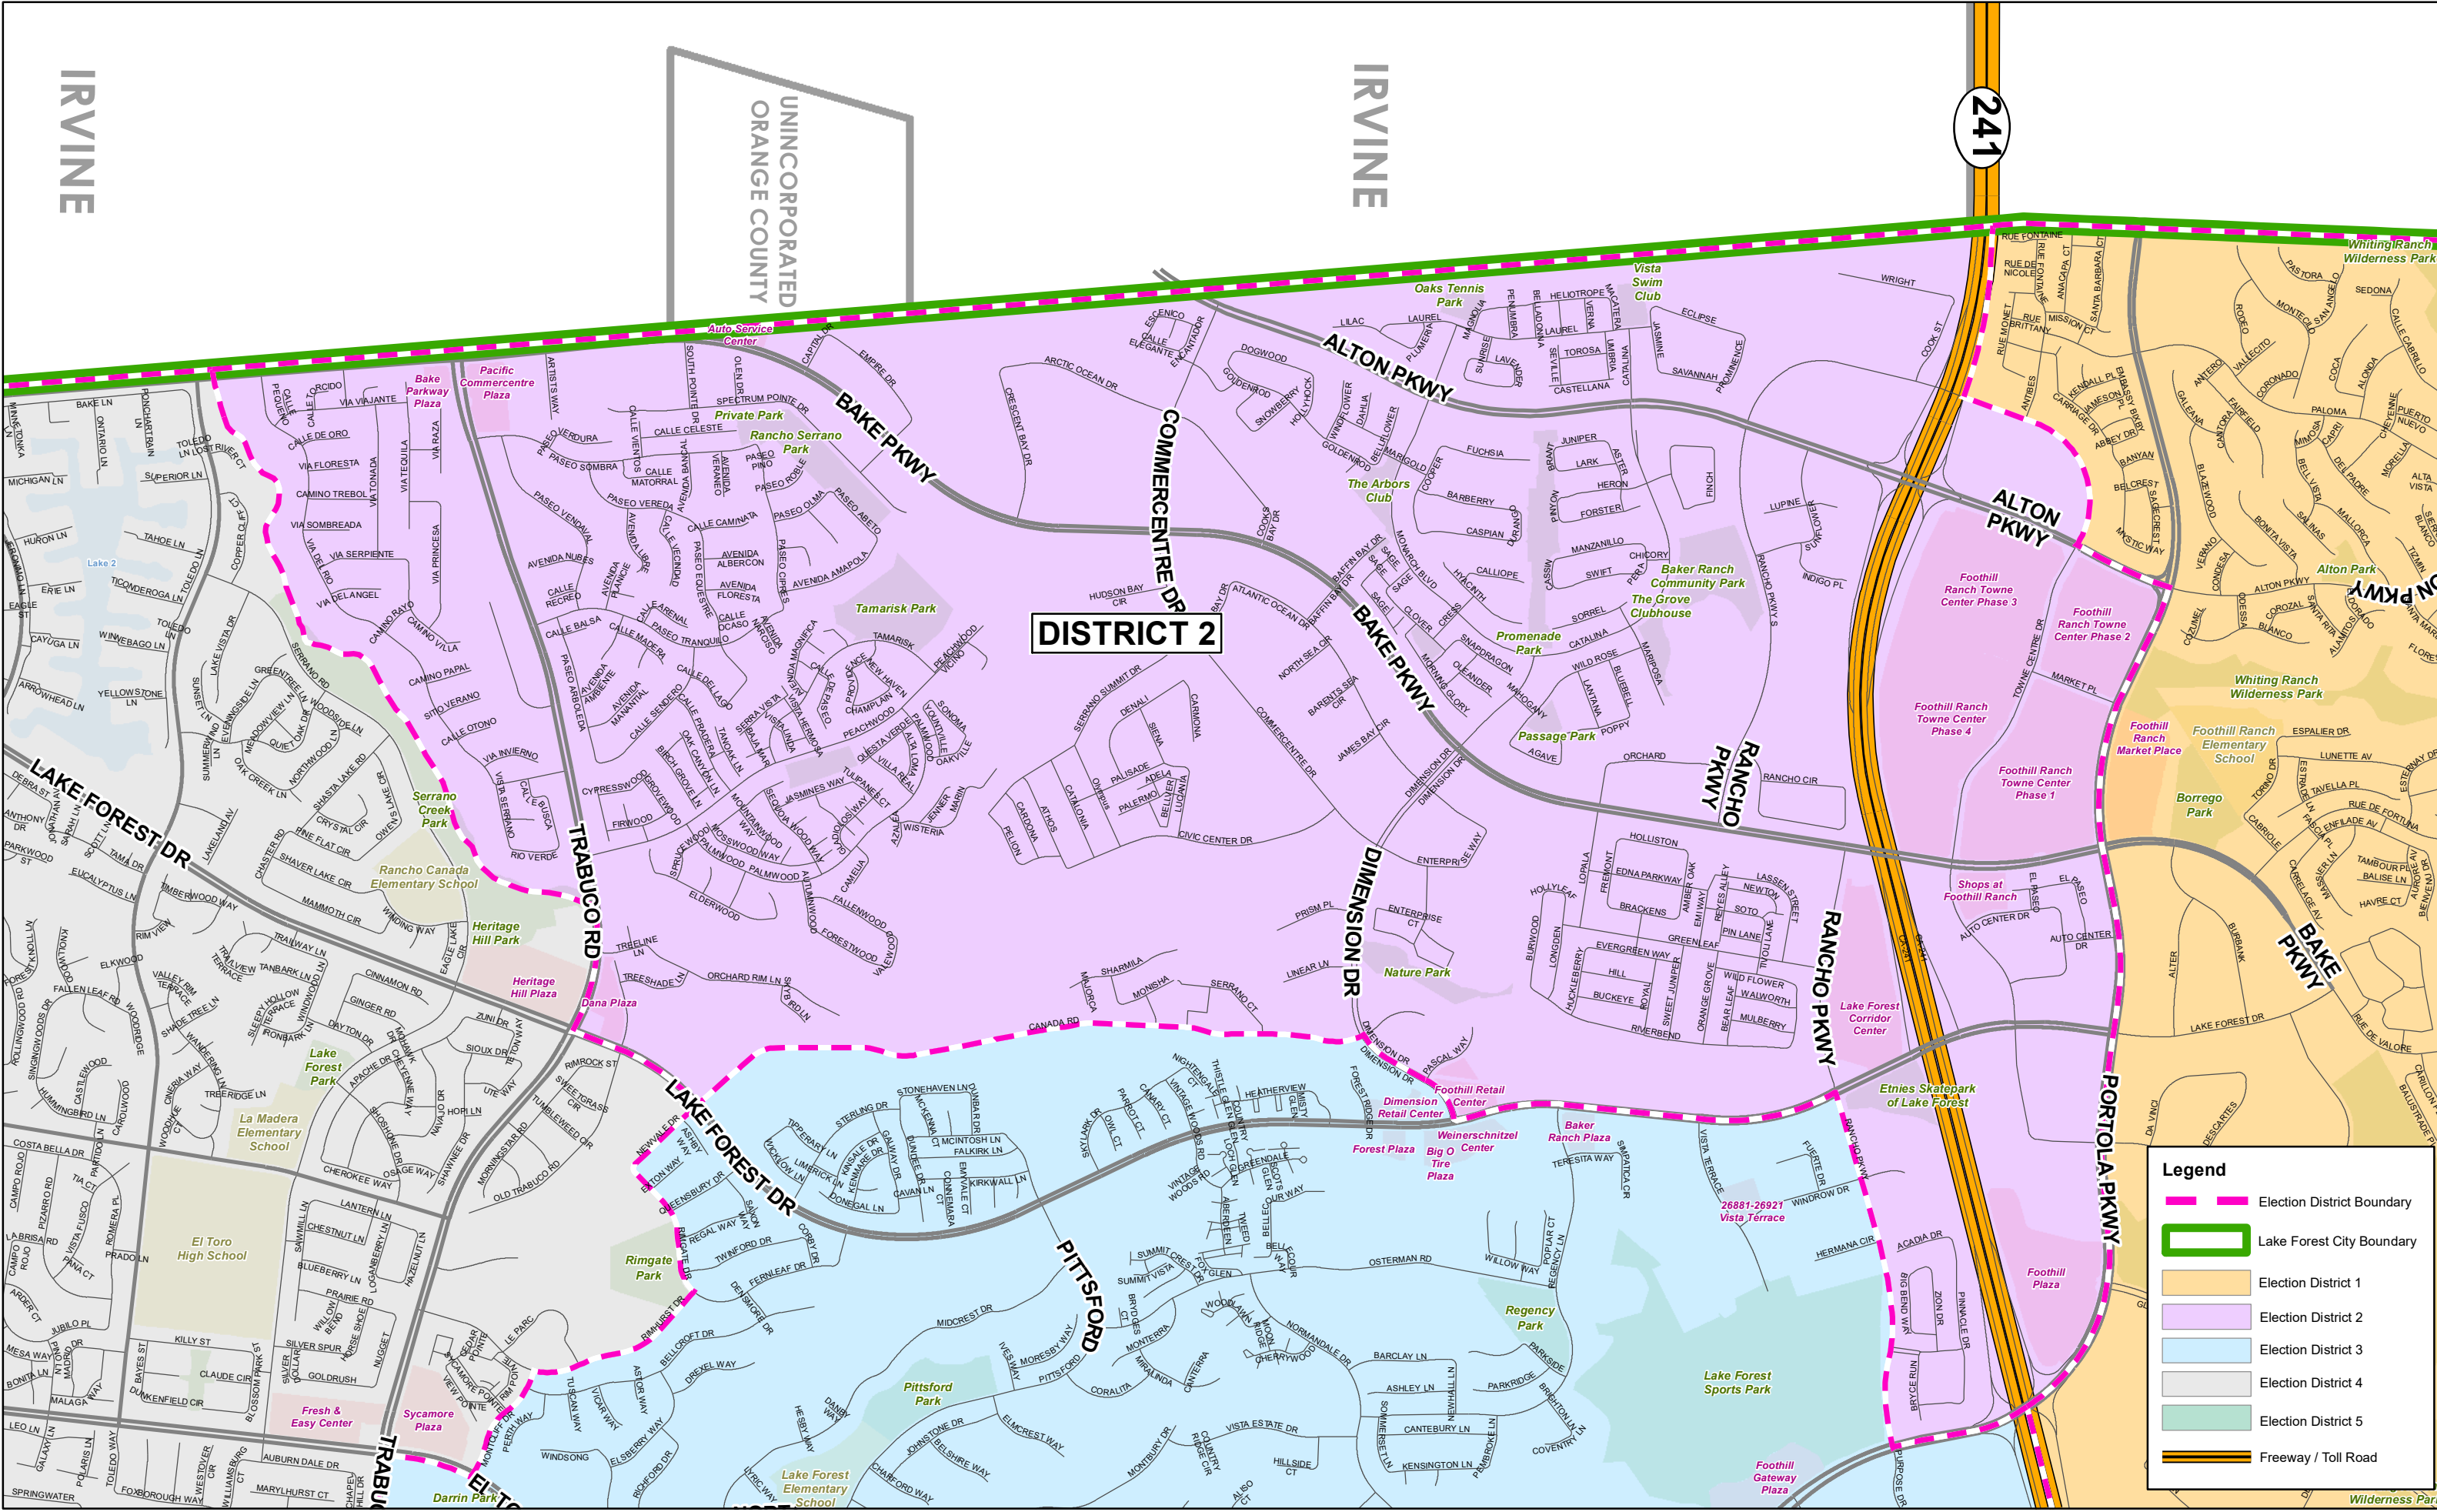

City of Lake Forest - District 2 (Adopted March 15, 2022)

Legend

- Election District Boundary
- Lake Forest City Boundary
- Election District 1
- Election District 2
- Election District 3
- Election District 4
- Election District 5
- Freeway / Toll Road

City of Lake Forest GIS/Map Management Services/Map - 11x17 - District 2 - 2022-05-26.mxd